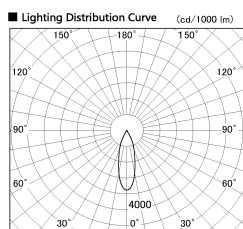

Item no. DD136-1930WB9040-R

Series Name: Cledy versa R-G Antiglare  
(DD136-AG-R)

White Reflector

Installation	Recessed mount
Type	Cledy versa R-G Antiglare (DD136-AG-R)
Fixture wattage	18.6W
Beam angle	29 deg
Color Temp.	4000K
CRI	Ra>90
Luminous	1626 lm
Body	Die-cast aluminum alloy
Body finish	N/A
Trim finish	Black
Reflector finish	White
IP Rate	IP20
Light source	COB module
Input Voltage	AC220~240V
Dimming Type	Non-Dimmable
Certificate	CE, CCC
Cut Hole	100mm