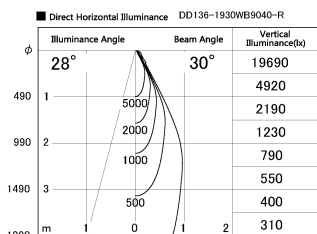

Item no. DD136-1930WB9040-R

Series Name: Cledy versa R-G Antiglare  
(DD136-AG-R)

White Reflector

Installation	Recessed mount
Type	Cledy versa R-G Antiglare (DD136-AG-R)
Fixture wattage	18.6W
Beam angle	29 deg
Color Temp.	4000K
CRI	Ra>90
Luminous	1626 lm
Body	Die-cast aluminum alloy
Body finish	N/A
Trim finish	Black
Reflector finish	White
IP Rate	IP20
Light source	COB module
Input Voltage	AC220~240V
Dimming Type	Non-Dimmable
Certificate	CE, CCC
Cut Hole	100mm