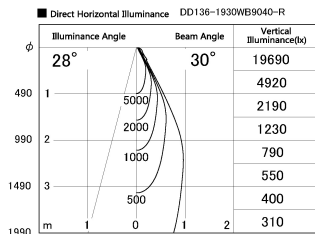

Item no. DD136-1930WB9040-R

Series Name: Cledy versa R-G Antiglare  
(DD136-AG-R)

White Reflector

Installation	Recessed mount
Type	
Fixture wattage	18.6W
Beam angle	29 deg
Color Temp.	4000K
CRI	Ra>90
Luminous	1626 lm
Body	Die-cast aluminum alloy
Body finish	N/A
Trim finish	Black
Reflector finish	White
IP Rate	IP20
Light source	COB module
Input Voltage	AC220~240V
Dimming Type	Non-Dimmable
Certificate	CE, CCC
Cut Hole	100mm