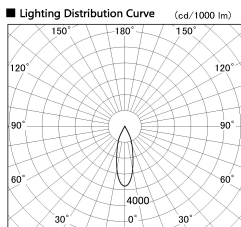

Item no. DD136-1930WB9040-R

Series Name: Cledy versa R-G Antiglare  
(DD136-AG-R)

White Reflector

Installation	Recessed mount
Type	
Fixture wattage	18.6W
Beam angle	29 deg
Color Temp.	4000K
CRI	Ra>90
Luminous	1626 lm
Body	Die-cast aluminum alloy
Body finish	N/A
Trim finish	Black
Reflector finish	White
IP Rate	IP20
Light source	COB module
Input Voltage	AC220~240V
Dimming Type	Non-Dimmable
Certificate	CE, CCC
Cut Hole	100mm