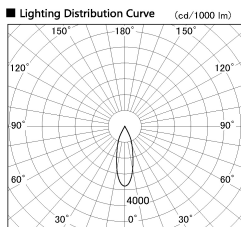

Item no. DD136-1930WB9040-R

Series Name: Cledy versa R-G Antiglare
(DD136-AG-R)

White Reflector

■ Direct Horizontal Illuminance DD136-1930WB9040-R

φ	Illuminance Angle	Beam Angle	Vertical Illuminance (lx)
1	28°	30°	19690
2			4920
3			2190
4			1230
5			790
6			550
7			400
8			310

Installation	Recessed mount
Type	Cledy versa R-G Antiglare (DD136-AG-R)
Fixture wattage	18.6W
Beam angle	29 deg
Color Temp.	4000K
CRI	Ra>90
Luminous	1626 lm
Body	Die-cast aluminum alloy
Body finish	N/A
Trim finish	Black
Reflector finish	White
IP Rate	IP20
Light source	COB module
Input Voltage	AC220~240V
Dimming Type	Non-Dimmable
Certificate	CE, CCC
Cut Hole	100mm