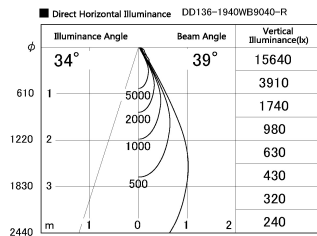

Item no. DD136-1940WB9040-R

Series Name: Cledy versa R-G Antiglare
(DD136-AG-R)

White Reflector

Installation	Recessed mount
Type	Cledy versa R-G Antiglare (DD136-AG-R)
Fixture wattage	18.6W
Beam angle	40 deg
Color Temp.	4000K
CRI	Ra>90
Luminous	1658 lm
Body	Die-cast aluminum alloy
Body finish	N/A
Trim finish	Black
Reflector finish	White
IP Rate	IP20
Light source	COB module
Input Voltage	AC220~240V
Dimming Type	Non-Dimmable
Certificate	CE, CCC
Cut Hole	100mm