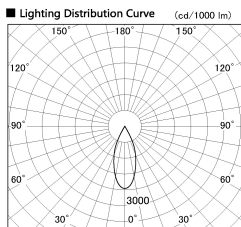

Item no. DD136-1940WB9040-R

Series Name: Cledy versa R-G Antiglare
(DD136-AG-R)

White Reflector

Installation	Recessed mount
Type	Cledy versa R-G Antiglare (DD136-AG-R)
Fixture wattage	18.6W
Beam angle	40 deg
Color Temp.	4000K
CRI	Ra>90
Luminous	1658 lm
Body	Die-cast aluminum alloy
Body finish	N/A
Trim finish	Black
Reflector finish	White
IP Rate	IP20
Light source	COB module
Input Voltage	AC220~240V
Dimming Type	Non-Dimmable
Certificate	CE, CCC
Cut Hole	100mm