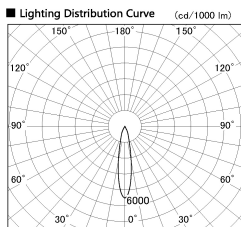

Item no. DD136-1120WB9040-R

Series Name: Cledy versa R-G Antiglare  
(DD136-AG-R)

White Reflector

Direct Horizontal Illuminance DD136-1120WB9040-R

φ	Illuminance Angle	Beam Angle	Vertical Illuminance (lx)
330	19°	20°	19090
660			4770
1000			2120
1330			1190
			760
			530
			390
			300

Installation	Recessed mount
Type	Cledy versa R-G Antiglare (DD136-AG-R)
Fixture wattage	10.5W
Beam angle	19 deg
Color Temp.	4000K
CRI	Ra>90
Luminous	875 lm
Body	Die-cast aluminum alloy
Body finish	N/A
Trim finish	Black
Reflector finish	White
IP Rate	IP20
Light source	COB module
Input Voltage	AC220~240V
Dimming Type	Non-Dimmable
Certificate	CE, CCC
Cut Hole	100mm