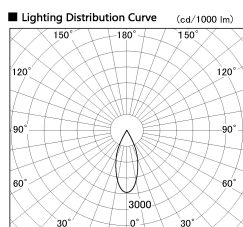

Item no. DD136-1140WB9040-R

Series Name: Cledy versa R-G Antiglare
(DD136-AG-R)

White Reflector

Installation	Recessed mount
Type	Cledy versa R-G Antiglare (DD136-AG-R)
Fixture wattage	10.5W
Beam angle	40 deg
Color Temp.	4000K
CRI	Ra>90
Luminous	949 lm
Body	Die-cast aluminum alloy
Body finish	N/A
Trim finish	Black
Reflector finish	White
IP Rate	IP20
Light source	COB module
Input Voltage	AC220~240V
Dimming Type	Non-Dimmable
Certificate	CE, CCC
Cut Hole	100mm