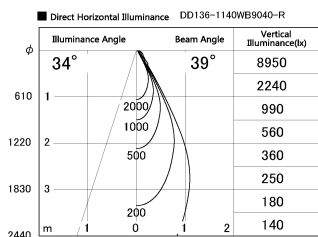

Item no. DD136-1140WB9040-R

Series Name: Cledy versa R-G Antiglare
(DD136-AG-R)

White Reflector

Installation	Recessed mount
Type	Cledy versa R-G Antiglare (DD136-AG-R)
Fixture wattage	10.5W
Beam angle	40 deg
Color Temp.	4000K
CRI	Ra>90
Luminous	949 lm
Body	Die-cast aluminum alloy
Body finish	N/A
Trim finish	Black
Reflector finish	White
IP Rate	IP20
Light source	COB module
Input Voltage	AC220~240V
Dimming Type	Non-Dimmable
Certificate	CE, CCC
Cut Hole	100mm