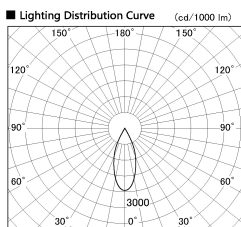

Item no. DD136-1140WB9040-R

Series Name: Cledy versa R-G Antiglare
(DD136-AG-R)

White Reflector

Installation	Recessed mount
Type	Cledy versa R-G Antiglare (DD136-AG-R)
Fixture wattage	10.5W
Beam angle	40 deg
Color Temp.	4000K
CRI	Ra>90
Luminous	949 lm
Body	Die-cast aluminum alloy
Body finish	N/A
Trim finish	Black
Reflector finish	White
IP Rate	IP20
Light source	COB module
Input Voltage	AC220~240V
Dimming Type	Non-Dimmable
Certificate	CE, CCC
Cut Hole	100mm