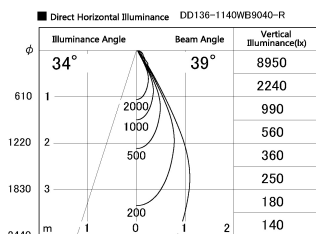

Item no. DD136-1140WB9040-R

Series Name: Cledy versa R-G Antiglare
(DD136-AG-R)

White Reflector

Installation	Recessed mount
Type	Cledy versa R-G Antiglare (DD136-AG-R)
Fixture wattage	10.5W
Beam angle	40 deg
Color Temp.	4000K
CRI	Ra>90
Luminous	949 lm
Body	Die-cast aluminum alloy
Body finish	N/A
Trim finish	Black
Reflector finish	White
IP Rate	IP20
Light source	COB module
Input Voltage	AC220~240V
Dimming Type	Non-Dimmable
Certificate	CE, CCC
Cut Hole	100mm