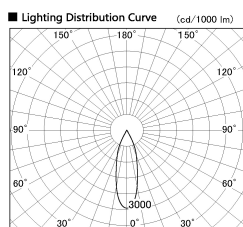

Item no. DD136-0830WB9040-R

Series Name: Cledy versa R-G Antiglare
(DD136-AG-R)

White Reflector

Installation	Recessed mount
Type	Cledy versa R-G Antiglare (DD136-AG-R)
Fixture wattage	7.5W
Beam angle	30deg
Color Temp.	4000K
CRI	Ra>90
Luminous	662 lm
Body	Die-cast aluminum alloy
Body finish	N/A
Trim finish	Black
Reflector finish	White
IP Rate	IP20
Light source	COB module
Input Voltage	AC220~240V
Dimming Type	Non-Dimmable
Certificate	CE, CCC
Cut Hole	100mm