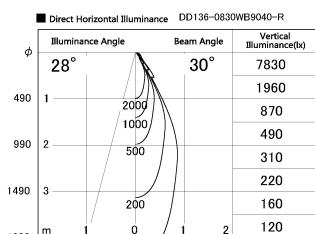

Item no. DD136-0830WB9040-R

Series Name: Cledy versa R-G Antiglare
(DD136-AG-R)

White Reflector

Installation	Recessed mount
Type	Cledy versa R-G Antiglare (DD136-AG-R)
Fixture wattage	7.5W
Beam angle	30deg
Color Temp.	4000K
CRI	Ra>90
Luminous	662 lm
Body	Die-cast aluminum alloy
Body finish	N/A
Trim finish	Black
Reflector finish	White
IP Rate	IP20
Light source	COB module
Input Voltage	AC220~240V
Dimming Type	Non-Dimmable
Certificate	CE, CCC
Cut Hole	100mm