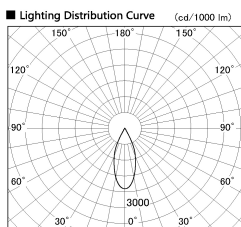

Item no. DD136-0840WB9040-R

Series Name: Cledy versa R-G Antiglare  
(DD136-AG-R)

White Reflector

Installation	Recessed mount
Type	Cledy versa R-G Antiglare (DD136-AG-R)
Fixture wattage	7.5W
Beam angle	39deg
Color Temp.	4000K
CRI	Ra>90
Luminous	671 lm
Body	Die-cast aluminum alloy
Body finish	N/A
Trim finish	Black
Reflector finish	White
IP Rate	IP20
Light source	COB module
Input Voltage	AC220~240V
Dimming Type	Non-Dimmable
Certificate	CE, CCC
Cut Hole	100mm