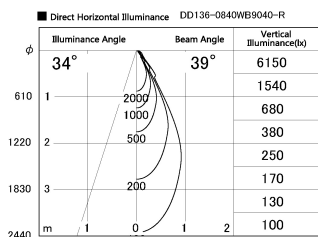

Item no. DD136-0840WB9040-R

Series Name: Cledy versa R-G Antiglare  
(DD136-AG-R)

White Reflector

Installation	Recessed mount
Type	Cledy versa R-G Antiglare (DD136-AG-R)
Fixture wattage	7.5W
Beam angle	39deg
Color Temp.	4000K
CRI	Ra>90
Luminous	671 lm
Body	Die-cast aluminum alloy
Body finish	N/A
Trim finish	Black
Reflector finish	White
IP Rate	IP20
Light source	COB module
Input Voltage	AC220~240V
Dimming Type	Non-Dimmable
Certificate	CE, CCC
Cut Hole	100mm