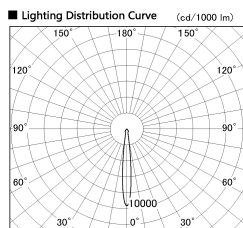

Item no. SD382-3515W9027-R

Series Name: Reflector type cylinder arm tracklight (UL Track) (SD382-R)

Installation	Track mount
Type	Reflector type cylinder arm tracklight (UL Track) (SD382-R)
Fixture wattage	36W
Beam angle	12 deg
Color Temp.	2700K
CRI	Ra>90
Luminous	2931 lm
Body	Die-cast aluminum alloy
Body finish	White
Trim finish	N/A
Reflector finish	N/A
IP Rate	IP20
Light source	COB module
Input Voltage	AC220~240V
Dimming Type	Non-Dimmable
Certificate	CE,CCC
Cut Hole	N/A