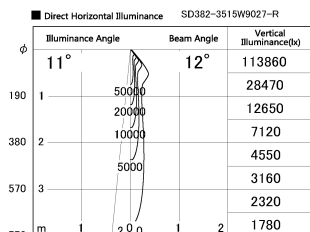

Item no. SD382-3515W9027-R

Series Name: Reflector type cylinder arm tracklight (UL Track) (SD382-R)

Installation	Track mount
Type	Reflector type cylinder arm tracklight (UL Track) (SD382-R)
Fixture wattage	36W
Beam angle	12 deg
Color Temp.	2700K
CRI	Ra>90
Luminous	2931 lm
Body	Die-cast aluminum alloy
Body finish	White
Trim finish	N/A
Reflector finish	N/A
IP Rate	IP20
Light source	COB module
Input Voltage	AC220~240V
Dimming Type	Non-Dimmable
Certificate	CE,CCC
Cut Hole	N/A