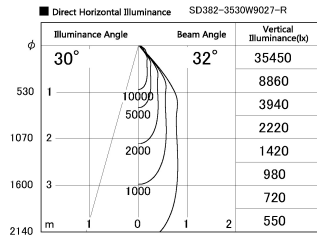

Item no. SD382-3530W9027-R

Series Name: Reflector type cylinder arm tracklight (UL Track) (SD382-R)

Installation	Track mount
Type	Reflector type cylinder arm tracklight (UL Track) (SD382-R)
Fixture wattage	36W
Beam angle	32 deg
Color Temp.	2700K
CRI	Ra>90
Luminous	3797 lm
Body	Die-cast aluminum alloy
Body finish	White
Trim finish	N/A
Reflector finish	N/A
IP Rate	IP20
Light source	COB module
Input Voltage	AC220~240V
Dimming Type	Non-Dimmable
Certificate	CE,CCC
Cut Hole	N/A