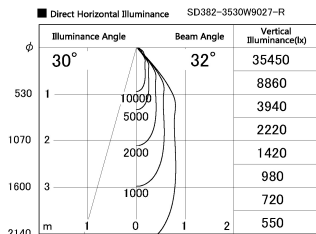

Item no. SD382-3530W9027-R

Series Name: Reflector type cylinder arm tracklight (UL Track) (SD382-R)

Installation	Track mount
Type	Reflector type cylinder arm tracklight (UL Track) (SD382-R)
Fixture wattage	36W
Beam angle	32 deg
Color Temp.	2700K
CRI	Ra>90
Luminous	3797 lm
Body	Die-cast aluminum alloy
Body finish	White
Trim finish	N/A
Reflector finish	N/A
IP Rate	IP20
Light source	COB module
Input Voltage	AC220~240V
Dimming Type	Non-Dimmable
Certificate	CE,CCC
Cut Hole	N/A