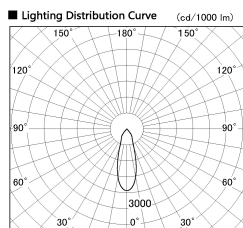

Item no. SD382-3530W9027-R

Series Name: Reflector type cylinder arm tracklight (UL Track) (SD382-R)

Installation	Track mount
Type	Reflector type cylinder arm tracklight (UL Track) (SD382-R)
Fixture wattage	36W
Beam angle	32 deg
Color Temp.	2700K
CRI	Ra>90
Luminous	3797 lm
Body	Die-cast aluminum alloy
Body finish	White
Trim finish	N/A
Reflector finish	N/A
IP Rate	IP20
Light source	COB module
Input Voltage	AC220~240V
Dimming Type	Non-Dimmable
Certificate	CE,CCC
Cut Hole	N/A