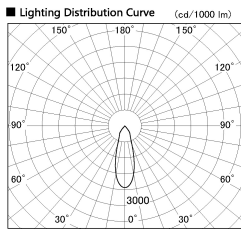

Item no. SD382-3530W9027-R

Series Name: Reflector type cylinder arm tracklight (UL Track) (SD382-R)

Installation	Track mount
Type	Reflector type cylinder arm tracklight (UL Track) (SD382-R)
Fixture wattage	36W
Beam angle	32 deg
Color Temp.	2700K
CRI	Ra>90
Luminous	3797 lm
Body	Die-cast aluminum alloy
Body finish	White
Trim finish	N/A
Reflector finish	N/A
IP Rate	IP20
Light source	COB module
Input Voltage	AC220~240V
Dimming Type	Non-Dimmable
Certificate	CE,CCC
Cut Hole	N/A