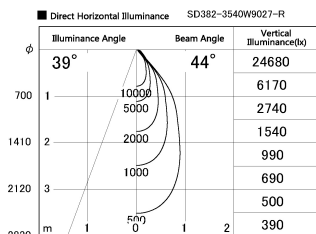

Item no. SD382-3540W9027-R

Series Name: Reflector type cylinder arm tracklight (UL Track) (SD382-R)

Installation	Track mount
Type	Reflector type cylinder arm tracklight (UL Track) (SD382-R)
Fixture wattage	36W
Beam angle	44 deg
Color Temp.	2700K
CRI	Ra>90
Luminous	3796 lm
Body	Die-cast aluminum alloy
Body finish	White
Trim finish	White
Reflector finish	N/A
IP Rate	IP20
Light source	COB module
Input Voltage	AC220~240V
Dimming Type	Non-Dimmable
Certificate	CE,CCC
Cut Hole	N/A