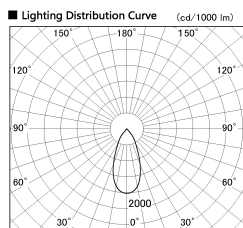

Item no. SD382-3540W9027-R

Series Name: Reflector type cylinder arm tracklight (UL Track) (SD382-R)

Installation	Track mount
Type	Reflector type cylinder arm tracklight (UL Track) (SD382-R)
Fixture wattage	36W
Beam angle	44 deg
Color Temp.	2700K
CRI	Ra>90
Luminous	3796 lm
Body	Die-cast aluminum alloy
Body finish	White
Trim finish	White
Reflector finish	N/A
IP Rate	IP20
Light source	COB module
Input Voltage	AC220~240V
Dimming Type	Non-Dimmable
Certificate	CE,CCC
Cut Hole	N/A