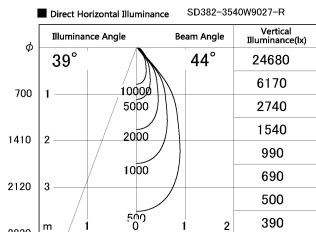

Item no. SD382-3540W9027-R

Series Name: Reflector type cylinder arm tracklight (UL Track) (SD382-R)

Installation	Track mount
Type	Reflector type cylinder arm tracklight (UL Track) (SD382-R)
Fixture wattage	36W
Beam angle	44 deg
Color Temp.	2700K
CRI	Ra>90
Luminous	3796 lm
Body	Die-cast aluminum alloy
Body finish	White
Trim finish	White
Reflector finish	N/A
IP Rate	IP20
Light source	COB module
Input Voltage	AC220~240V
Dimming Type	Non-Dimmable
Certificate	CE,CCC
Cut Hole	N/A