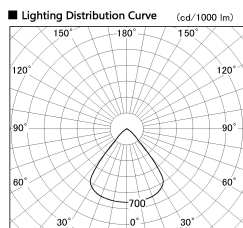

Item no. SD382-3560W9027-R

Series Name: Reflector type cylinder arm tracklight (UL Track) (SD382-R)

| | |
|------------------|---|
| Installation | Track mount |
| Type | Reflector type cylinder arm tracklight (UL Track) (SD382-R) |
| Fixture wattage | 36W |
| Beam angle | 79 deg |
| Color Temp. | 2700K |
| CRI | Ra>90 |
| Luminous | 3268 lm |
| Body | Die-cast aluminum alloy |
| Body finish | White |
| Trim finish | N/A |
| Reflector finish | N/A |
| IP Rate | IP20 |
| Light source | COB module |
| Input Voltage | AC220~240V |
| Dimming Type | Non-Dimmable |
| Certificate | CE,CCC |
| Cut Hole | N/A |