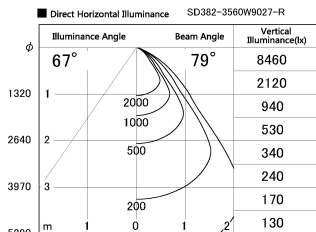

Item no. SD382-3560W9027-R

Series Name: Reflector type cylinder arm tracklight (UL Track) (SD382-R)

|                  |   |
|------------------|---|
| Installation     | Track mount   |
| Type             | Reflector type cylinder arm tracklight (UL Track) (SD382-R) |
| Fixture wattage  | 36W   |
| Beam angle       | 79 deg  |
| Color Temp.      | 2700K   |
| CRI              | Ra>90   |
| Luminous         | 3268 lm   |
| Body             | Die-cast aluminum alloy                                     |
| Body finish      | White   |
| Trim finish      | N/A   |
| Reflector finish | N/A   |
| IP Rate          | IP20  |
| Light source     | COB module  |
| Input Voltage    | AC220~240V  |
| Dimming Type     | Non-Dimmable  |
| Certificate      | CE,CCC  |
| Cut Hole         | N/A   |