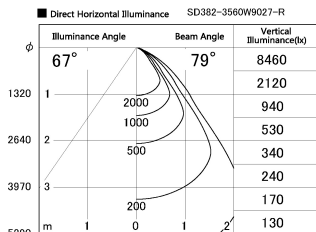

Item no. SD382-3560W9027-R

Series Name: Reflector type cylinder arm tracklight (UL Track) (SD382-R)

| | |
|------------------|---|
| Installation | Track mount |
| Type | Reflector type cylinder arm tracklight (UL Track) (SD382-R) |
| Fixture wattage | 36W |
| Beam angle | 79 deg |
| Color Temp. | 2700K |
| CRI | Ra>90 |
| Luminous | 3268 lm |
| Body | Die-cast aluminum alloy |
| Body finish | White |
| Trim finish | N/A |
| Reflector finish | N/A |
| IP Rate | IP20 |
| Light source | COB module |
| Input Voltage | AC220~240V |
| Dimming Type | Non-Dimmable |
| Certificate | CE,CCC |
| Cut Hole | N/A |