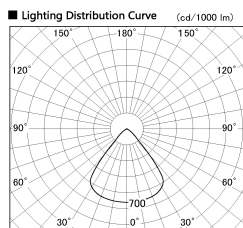

Item no. SD382-3560W9027-R

Series Name: Reflector type cylinder arm tracklight (UL Track) (SD382-R)

|                  |   |
|------------------|---|
| Installation     | Track mount   |
| Type             | Reflector type cylinder arm tracklight (UL Track) (SD382-R) |
| Fixture wattage  | 36W   |
| Beam angle       | 79 deg  |
| Color Temp.      | 2700K   |
| CRI              | Ra>90   |
| Luminous         | 3268 lm   |
| Body             | Die-cast aluminum alloy                                     |
| Body finish      | White   |
| Trim finish      | N/A   |
| Reflector finish | N/A   |
| IP Rate          | IP20  |
| Light source     | COB module  |
| Input Voltage    | AC220~240V  |
| Dimming Type     | Non-Dimmable  |
| Certificate      | CE,CCC  |
| Cut Hole         | N/A   |