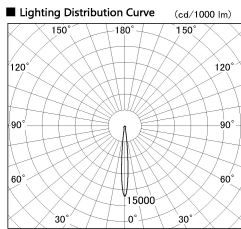

Item no. SD382-2810W9027-R

Series Name: Reflector type cylinder arm tracklight (UL Track) (SD382-R)

Installation	Track mount
Type	Reflector type cylinder arm tracklight (UL Track) (SD382-R)
Fixture wattage	28W
Beam angle	10 deg
Color Temp.	2700K
CRI	Ra>90
Luminous	2230 lm
Body	Die-cast aluminum alloy
Body finish	White
Trim finish	N/A
Reflector finish	N/A
IP Rate	IP20
Light source	COB module
Input Voltage	AC220~240V
Dimming Type	Non-Dimmable
Certificate	CE,CCC
Cut Hole	N/A