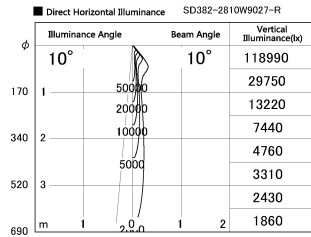

Item no. SD382-2810W9027-R

Series Name: Reflector type cylinder arm tracklight (UL Track) (SD382-R)

Installation	Track mount
Type	Reflector type cylinder arm tracklight (UL Track) (SD382-R)
Fixture wattage	28W
Beam angle	10 deg
Color Temp.	2700K
CRI	Ra>90
Luminous	2230 lm
Body	Die-cast aluminum alloy
Body finish	White
Trim finish	N/A
Reflector finish	N/A
IP Rate	IP20
Light source	COB module
Input Voltage	AC220~240V
Dimming Type	Non-Dimmable
Certificate	CE,CCC
Cut Hole	N/A