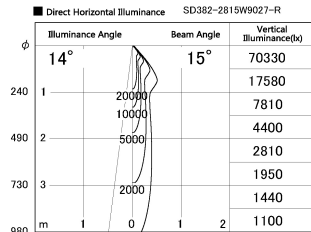

Item no. SD382-2815W9027-R

Series Name: Reflector type cylinder arm tracklight (UL Track) (SD382-R)

Installation	Track mount
Type	Reflector type cylinder arm tracklight (UL Track) (SD382-R)
Fixture wattage	28W
Beam angle	15 deg
Color Temp.	2700K
CRI	Ra>90
Luminous	2772 lm
Body	Die-cast aluminum alloy
Body finish	White
Trim finish	N/A
Reflector finish	N/A
IP Rate	IP20
Light source	COB module
Input Voltage	AC220~240V
Dimming Type	Non-Dimmable
Certificate	CE,CCC
Cut Hole	N/A