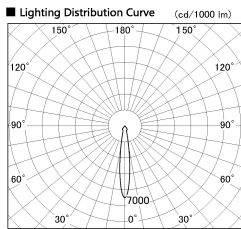

Item no. SD382-2815W9027-R

Series Name: Reflector type cylinder arm tracklight (UL Track) (SD382-R)

Installation	Track mount
Type	Reflector type cylinder arm tracklight (UL Track) (SD382-R)
Fixture wattage	28W
Beam angle	15 deg
Color Temp.	2700K
CRI	Ra>90
Luminous	2772 lm
Body	Die-cast aluminum alloy
Body finish	White
Trim finish	N/A
Reflector finish	N/A
IP Rate	IP20
Light source	COB module
Input Voltage	AC220~240V
Dimming Type	Non-Dimmable
Certificate	CE,CCC
Cut Hole	N/A