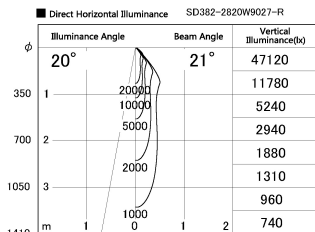

Item no. SD382-2820W9027-R

Series Name: Reflector type cylinder arm tracklight (UL Track) (SD382-R)

Installation	Track mount
Type	Reflector type cylinder arm tracklight (UL Track) (SD382-R)
Fixture wattage	28W
Beam angle	21 deg
Color Temp.	2700K
CRI	Ra>90
Luminous	2970 lm
Body	Die-cast aluminum alloy
Body finish	White
Trim finish	N/A
Reflector finish	N/A
IP Rate	IP20
Light source	COB module
Input Voltage	AC220~240V
Dimming Type	Non-Dimmable
Certificate	CE,CCC
Cut Hole	N/A