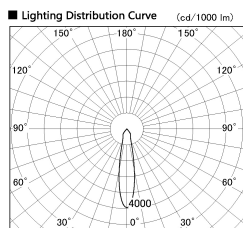

Item no. SD382-2820W9027-R

Series Name: Reflector type cylinder arm tracklight (UL Track) (SD382-R)

Installation	Track mount
Type	Reflector type cylinder arm tracklight (UL Track) (SD382-R)
Fixture wattage	28W
Beam angle	21 deg
Color Temp.	2700K
CRI	Ra>90
Luminous	2970 lm
Body	Die-cast aluminum alloy
Body finish	White
Trim finish	N/A
Reflector finish	N/A
IP Rate	IP20
Light source	COB module
Input Voltage	AC220~240V
Dimming Type	Non-Dimmable
Certificate	CE,CCC
Cut Hole	N/A