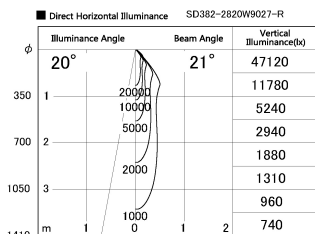

Item no. SD382-2820W9027-R

Series Name: Reflector type cylinder arm tracklight (UL Track) (SD382-R)

Installation	Track mount
Type	Reflector type cylinder arm tracklight (UL Track) (SD382-R)
Fixture wattage	28W
Beam angle	21 deg
Color Temp.	2700K
CRI	Ra>90
Luminous	2970 lm
Body	Die-cast aluminum alloy
Body finish	White
Trim finish	N/A
Reflector finish	N/A
IP Rate	IP20
Light source	COB module
Input Voltage	AC220~240V
Dimming Type	Non-Dimmable
Certificate	CE,CCC
Cut Hole	N/A