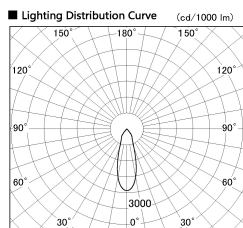

Item no. SD382-2830W9027-R

Series Name: Reflector type cylinder arm tracklight (UL Track) (SD382-R)

Installation	Track mount
Type	Reflector type cylinder arm tracklight (UL Track) (SD382-R)
Fixture wattage	28W
Beam angle	32 deg
Color Temp.	2700K
CRI	Ra>90
Luminous	3011 lm
Body	Die-cast aluminum alloy
Body finish	White
Trim finish	N/A
Reflector finish	N/A
IP Rate	IP20
Light source	COB module
Input Voltage	AC220~240V
Dimming Type	Non-Dimmable
Certificate	CE,CCC
Cut Hole	N/A