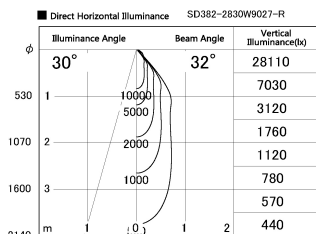

Item no. SD382-2830W9027-R

Series Name: Reflector type cylinder arm tracklight (UL Track) (SD382-R)

Installation	Track mount
Type	Reflector type cylinder arm tracklight (UL Track) (SD382-R)
Fixture wattage	28W
Beam angle	32 deg
Color Temp.	2700K
CRI	Ra>90
Luminous	3011 lm
Body	Die-cast aluminum alloy
Body finish	White
Trim finish	N/A
Reflector finish	N/A
IP Rate	IP20
Light source	COB module
Input Voltage	AC220~240V
Dimming Type	Non-Dimmable
Certificate	CE,CCC
Cut Hole	N/A