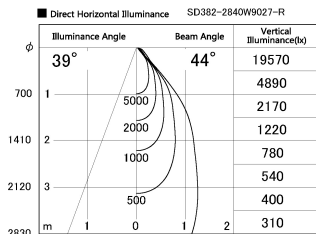

Item no. SD382-2840W9027-R

Series Name: Reflector type cylinder arm tracklight (UL Track) (SD382-R)

Installation	Track mount
Type	Reflector type cylinder arm tracklight (UL Track) (SD382-R)
Fixture wattage	28W
Beam angle	44 deg
Color Temp.	2700K
CRI	Ra>90
Luminous	3010 lm
Body	Die-cast aluminum alloy
Body finish	White
Trim finish	N/A
Reflector finish	N/A
IP Rate	IP20
Light source	COB module
Input Voltage	AC220~240V
Dimming Type	Non-Dimmable
Certificate	CE,CCC
Cut Hole	N/A