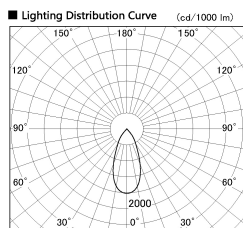

Item no. SD382-2840W9027-R

Series Name: Reflector type cylinder arm tracklight (UL Track) (SD382-R)

Installation	Track mount
Type	Reflector type cylinder arm tracklight (UL Track) (SD382-R)
Fixture wattage	28W
Beam angle	44 deg
Color Temp.	2700K
CRI	Ra>90
Luminous	3010 lm
Body	Die-cast aluminum alloy
Body finish	White
Trim finish	N/A
Reflector finish	N/A
IP Rate	IP20
Light source	COB module
Input Voltage	AC220~240V
Dimming Type	Non-Dimmable
Certificate	CE,CCC
Cut Hole	N/A