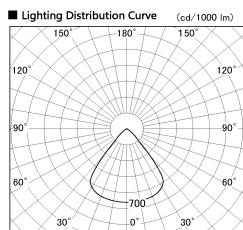

Item no. SD382-2860W9027-R

Series Name: Reflector type cylinder arm tracklight (UL Track) (SD382-R)

Installation	Track mount
Type	Reflector type cylinder arm tracklight (UL Track) (SD382-R)
Fixture wattage	28W
Beam angle	79 deg
Color Temp.	2700K
CRI	Ra>90
Luminous	2591 lm
Body	Die-cast aluminum alloy
Body finish	White
Trim finish	N/A
Reflector finish	N/A
IP Rate	IP20
Light source	COB module
Input Voltage	AC220~240V
Dimming Type	Non-Dimmable
Certificate	CE,CCC
Cut Hole	N/A