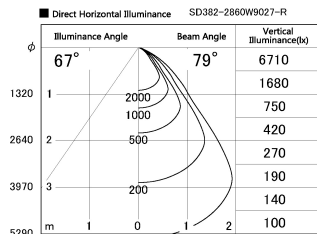

Item no. SD382-2860W9027-R

Series Name: Reflector type cylinder arm tracklight (UL Track) (SD382-R)

Installation	Track mount
Type	Reflector type cylinder arm tracklight (UL Track) (SD382-R)
Fixture wattage	28W
Beam angle	79 deg
Color Temp.	2700K
CRI	Ra>90
Luminous	2591 lm
Body	Die-cast aluminum alloy
Body finish	White
Trim finish	N/A
Reflector finish	N/A
IP Rate	IP20
Light source	COB module
Input Voltage	AC220~240V
Dimming Type	Non-Dimmable
Certificate	CE,CCC
Cut Hole	N/A