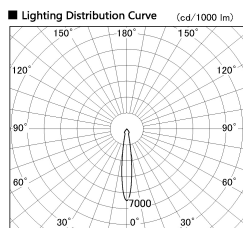

Item no. SD382-2615W9027-R

Series Name: Reflector type cylinder arm tracklight (UL Track) (SD382-R)

Installation	Track mount
Type	Reflector type cylinder arm tracklight (UL Track) (SD382-R)
Fixture wattage	24W
Beam angle	15 deg
Color Temp.	2700K
CRI	Ra>90
Luminous	2398 lm
Body	Die-cast aluminum alloy
Body finish	White
Trim finish	N/A
Reflector finish	N/A
IP Rate	IP20
Light source	COB module
Input Voltage	AC220~240V
Dimming Type	Non-Dimmable
Certificate	CE,CCC
Cut Hole	N/A