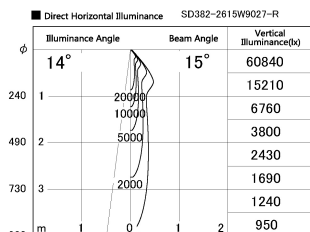

Item no. SD382-2615W9027-R

Series Name: Reflector type cylinder arm tracklight (UL Track) (SD382-R)

Installation	Track mount
Type	Reflector type cylinder arm tracklight (UL Track) (SD382-R)
Fixture wattage	24W
Beam angle	15 deg
Color Temp.	2700K
CRI	Ra>90
Luminous	2398 lm
Body	Die-cast aluminum alloy
Body finish	White
Trim finish	N/A
Reflector finish	N/A
IP Rate	IP20
Light source	COB module
Input Voltage	AC220~240V
Dimming Type	Non-Dimmable
Certificate	CE,CCC
Cut Hole	N/A