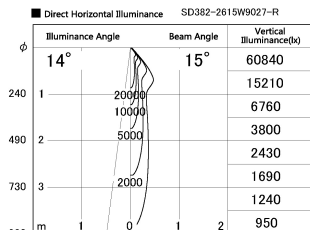

Item no. SD382-2615W9027-R

Series Name: Reflector type cylinder arm tracklight (UL Track) (SD382-R)

Installation	Track mount
Type	Reflector type cylinder arm tracklight (UL Track) (SD382-R)
Fixture wattage	24W
Beam angle	15 deg
Color Temp.	2700K
CRI	Ra>90
Luminous	2398 lm
Body	Die-cast aluminum alloy
Body finish	White
Trim finish	N/A
Reflector finish	N/A
IP Rate	IP20
Light source	COB module
Input Voltage	AC220~240V
Dimming Type	Non-Dimmable
Certificate	CE,CCC
Cut Hole	N/A