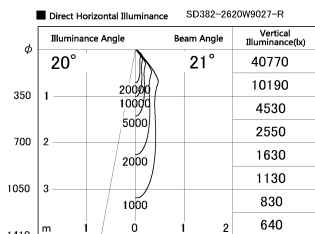

Item no. SD382-2620W9027-R

Series Name: Reflector type cylinder arm tracklight (UL Track) (SD382-R)

Installation	Track mount
Type	Reflector type cylinder arm tracklight (UL Track) (SD382-R)
Fixture wattage	24W
Beam angle	21 deg
Color Temp.	2700K
CRI	Ra>90
Luminous	2570 lm
Body	Die-cast aluminum alloy
Body finish	White
Trim finish	N/A
Reflector finish	N/A
IP Rate	IP20
Light source	COB module
Input Voltage	AC220~240V
Dimming Type	Non-Dimmable
Certificate	CE,CCC
Cut Hole	N/A