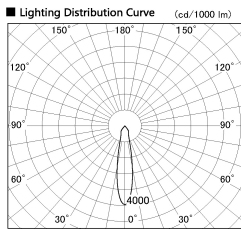

Item no. SD382-2620W9027-R

Series Name: Reflector type cylinder arm tracklight (UL Track) (SD382-R)

Installation	Track mount
Type	Reflector type cylinder arm tracklight (UL Track) (SD382-R)
Fixture wattage	24W
Beam angle	21 deg
Color Temp.	2700K
CRI	Ra>90
Luminous	2570 lm
Body	Die-castaluminumalloy
Body finish	White
Trim finish	N/A
Reflector finish	N/A
IP Rate	IP20
Light source	COB module
Input Voltage	AC220~240V
Dimming Type	Non-Dimmable
Certificate	CE,CCC
Cut Hole	N/A