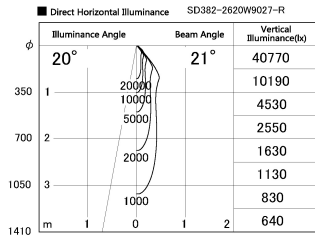

Item no. SD382-2620W9027-R

Series Name: Reflector type cylinder arm tracklight (UL Track) (SD382-R)

Installation	Track mount
Type	Reflector type cylinder arm tracklight (UL Track) (SD382-R)
Fixture wattage	24W
Beam angle	21 deg
Color Temp.	2700K
CRI	Ra>90
Luminous	2570 lm
Body	Die-castaluminumalloy
Body finish	White
Trim finish	N/A
Reflector finish	N/A
IP Rate	IP20
Light source	COB module
Input Voltage	AC220~240V
Dimming Type	Non-Dimmable
Certificate	CE,CCC
Cut Hole	N/A