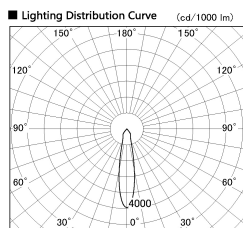

Item no. SD382-2620W9027-R

Series Name: Reflector type cylinder arm tracklight (UL Track) (SD382-R)

Installation	Track mount
Type	Reflector type cylinder arm tracklight (UL Track) (SD382-R)
Fixture wattage	24W
Beam angle	21 deg
Color Temp.	2700K
CRI	Ra>90
Luminous	2570 lm
Body	Die-cast aluminum alloy
Body finish	White
Trim finish	N/A
Reflector finish	N/A
IP Rate	IP20
Light source	COB module
Input Voltage	AC220~240V
Dimming Type	Non-Dimmable
Certificate	CE,CCC
Cut Hole	N/A