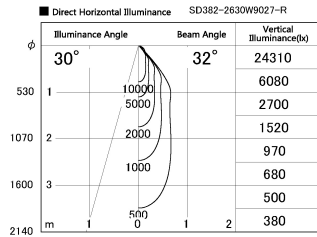

Item no. SD382-2630W9027-R

Series Name: Reflector type cylinder arm tracklight (UL Track) (SD382-R)

Installation	Track mount
Type	Reflector type cylinder arm tracklight (UL Track) (SD382-R)
Fixture wattage	24W
Beam angle	32 deg
Color Temp.	2700K
CRI	Ra>90
Luminous	2604 lm
Body	Die-cast aluminum alloy
Body finish	White
Trim finish	N/A
Reflector finish	N/A
IP Rate	IP20
Light source	COB module
Input Voltage	AC220~240V
Dimming Type	Non-Dimmable
Certificate	CE,CCC
Cut Hole	N/A