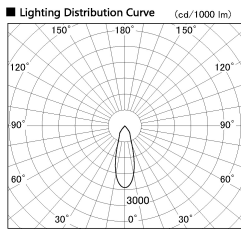

Item no. SD382-2630W9027-R

Series Name: Reflector type cylinder arm tracklight (UL Track) (SD382-R)

Installation	Track mount
Type	Reflector type cylinder arm tracklight (UL Track) (SD382-R)
Fixture wattage	24W
Beam angle	32 deg
Color Temp.	2700K
CRI	Ra>90
Luminous	2604 lm
Body	Die-cast aluminum alloy
Body finish	White
Trim finish	N/A
Reflector finish	N/A
IP Rate	IP20
Light source	COB module
Input Voltage	AC220~240V
Dimming Type	Non-Dimmable
Certificate	CE,CCC
Cut Hole	N/A