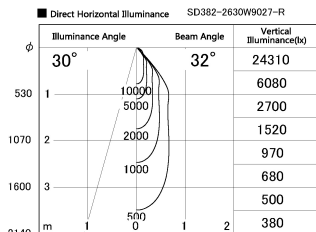

Item no. SD382-2630W9027-R

Series Name: Reflector type cylinder arm tracklight (UL Track) (SD382-R)

Installation	Track mount
Type	Reflector type cylinder arm tracklight (UL Track) (SD382-R)
Fixture wattage	24W
Beam angle	32 deg
Color Temp.	2700K
CRI	Ra>90
Luminous	2604 lm
Body	Die-cast aluminum alloy
Body finish	White
Trim finish	N/A
Reflector finish	N/A
IP Rate	IP20
Light source	COB module
Input Voltage	AC220~240V
Dimming Type	Non-Dimmable
Certificate	CE,CCC
Cut Hole	N/A