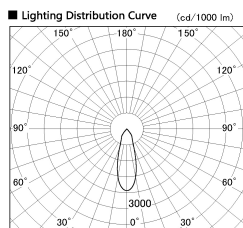

Item no. SD382-2630W9027-R

Series Name: Reflector type cylinder arm tracklight (UL Track) (SD382-R)

Installation	Track mount
Type	Reflector type cylinder arm tracklight (UL Track) (SD382-R)
Fixture wattage	24W
Beam angle	32 deg
Color Temp.	2700K
CRI	Ra>90
Luminous	2604 lm
Body	Die-cast aluminum alloy
Body finish	White
Trim finish	N/A
Reflector finish	N/A
IP Rate	IP20
Light source	COB module
Input Voltage	AC220~240V
Dimming Type	Non-Dimmable
Certificate	CE,CCC
Cut Hole	N/A