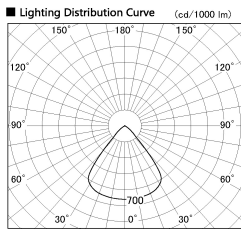

Item no. SD382-2660W9027-R

Series Name: Reflector type cylinder arm tracklight (UL Track) (SD382-R)

| | |
|------------------|---|
| Installation | Track mount |
| Type | Reflector type cylinder arm tracklight (UL Track) (SD382-R) |
| Fixture wattage | 24W |
| Beam angle | 79 deg |
| Color Temp. | 2700K |
| CRI | Ra>90 |
| Luminous | 2241 lm |
| Body | Die-cast aluminum alloy |
| Body finish | White |
| Trim finish | N/A |
| Reflector finish | N/A |
| IP Rate | IP20 |
| Light source | COB module |
| Input Voltage | AC220~240V |
| Dimming Type | Non-Dimmable |
| Certificate | CE,CCC |
| Cut Hole | N/A |