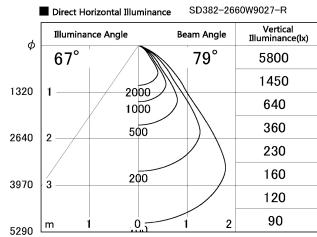

Item no. SD382-2660W9027-R

Series Name: Reflector type cylinder arm tracklight (UL Track) (SD382-R)

| | |
|------------------|---|
| Installation | Track mount |
| Type | Reflector type cylinder arm tracklight (UL Track) (SD382-R) |
| Fixture wattage | 24W |
| Beam angle | 79 deg |
| Color Temp. | 2700K |
| CRI | Ra>90 |
| Luminous | 2241 lm |
| Body | Die-cast aluminum alloy |
| Body finish | White |
| Trim finish | N/A |
| Reflector finish | N/A |
| IP Rate | IP20 |
| Light source | COB module |
| Input Voltage | AC220~240V |
| Dimming Type | Non-Dimmable |
| Certificate | CE,CCC |
| Cut Hole | N/A |