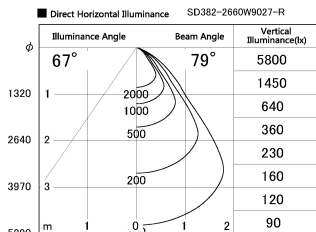

Item no. SD382-2660W9027-R

Series Name: Reflector type cylinder arm tracklight (UL Track) (SD382-R)

Installation	Track mount
Type	Reflector type cylinder arm tracklight (UL Track) (SD382-R)
Fixture wattage	24W
Beam angle	79 deg
Color Temp.	2700K
CRI	Ra>90
Luminous	2241 lm
Body	Die-cast aluminum alloy
Body finish	White
Trim finish	N/A
Reflector finish	N/A
IP Rate	IP20
Light source	COB module
Input Voltage	AC220~240V
Dimming Type	Non-Dimmable
Certificate	CE,CCC
Cut Hole	N/A