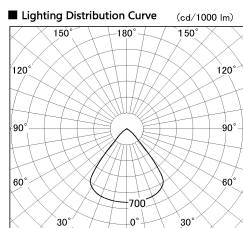

Item no. SD382-2660W9027-R

Series Name: Reflector type cylinder arm tracklight (UL Track) (SD382-R)

Installation	Track mount
Type	Reflector type cylinder arm tracklight (UL Track) (SD382-R)
Fixture wattage	24W
Beam angle	79 deg
Color Temp.	2700K
CRI	Ra>90
Luminous	2241 lm
Body	Die-cast aluminum alloy
Body finish	White
Trim finish	N/A
Reflector finish	N/A
IP Rate	IP20
Light source	COB module
Input Voltage	AC220~240V
Dimming Type	Non-Dimmable
Certificate	CE,CCC
Cut Hole	N/A