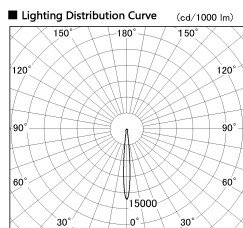

Item no. SD382-2010W9027-R

Series Name: Reflector type cylinder arm tracklight (UL Track) (SD382-R)

Installation	Track mount
Type	Reflector type cylinder arm tracklight (UL Track) (SD382-R)
Fixture wattage	21W
Beam angle	10 deg
Color Temp.	2700K
CRI	Ra>90
Luminous	1655 lm
Body	Die-cast aluminum alloy
Body finish	White
Trim finish	N/A
Reflector finish	N/A
IP Rate	IP20
Light source	COB module
Input Voltage	AC220~240V
Dimming Type	Non-Dimmable
Certificate	CE,CCC
Cut Hole	N/A