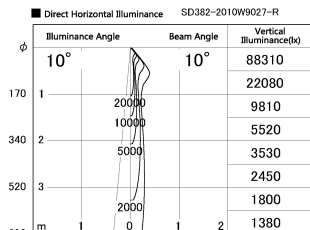

Item no. SD382-2010W9027-R

Series Name: Reflector type cylinder arm tracklight (UL Track) (SD382-R)

Installation	Track mount
Type	Reflector type cylinder arm tracklight (UL Track) (SD382-R)
Fixture wattage	21W
Beam angle	10 deg
Color Temp.	2700K
CRI	Ra>90
Luminous	1655 lm
Body	Die-cast aluminum alloy
Body finish	White
Trim finish	N/A
Reflector finish	N/A
IP Rate	IP20
Light source	COB module
Input Voltage	AC220~240V
Dimming Type	Non-Dimmable
Certificate	CE,CCC
Cut Hole	N/A