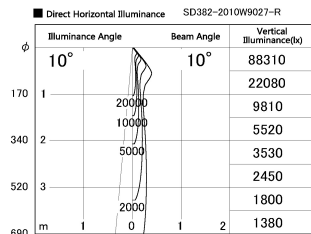

Item no. SD382-2010W9027-R

Series Name: Reflector type cylinder arm tracklight (UL Track) (SD382-R)

Installation	Track mount
Type	Reflector type cylinder arm tracklight (UL Track) (SD382-R)
Fixture wattage	21W
Beam angle	10 deg
Color Temp.	2700K
CRI	Ra>90
Luminous	1655 lm
Body	Die-cast aluminum alloy
Body finish	White
Trim finish	N/A
Reflector finish	N/A
IP Rate	IP20
Light source	COB module
Input Voltage	AC220~240V
Dimming Type	Non-Dimmable
Certificate	CE,CCC
Cut Hole	N/A