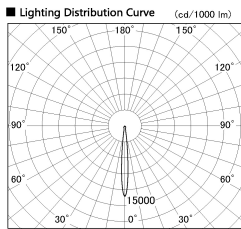

Item no. SD382-2010W9027-R

Series Name: Reflector type cylinder arm tracklight (UL Track) (SD382-R)

Installation	Track mount
Type	Reflector type cylinder arm tracklight (UL Track) (SD382-R)
Fixture wattage	21W
Beam angle	10 deg
Color Temp.	2700K
CRI	Ra>90
Luminous	1655 lm
Body	Die-cast aluminum alloy
Body finish	White
Trim finish	N/A
Reflector finish	N/A
IP Rate	IP20
Light source	COB module
Input Voltage	AC220~240V
Dimming Type	Non-Dimmable
Certificate	CE,CCC
Cut Hole	N/A