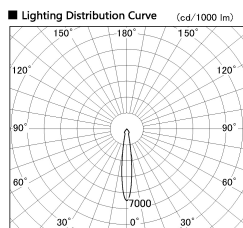

Item no. SD382-2015W9027-R

Series Name: Reflector type cylinder arm tracklight (UL Track) (SD382-R)

■ Direct Horizontal Illuminance SD382-2015W9027-R

φ	Illuminance Angle	Beam Angle	Vertical Illuminance (lx)
240	14°	15°	51150
			12790
490	14°	15°	5680
			3200
730	14°	15°	2050
			1420
980	14°	15°	1040
			800

Installation	Track mount
Type	Reflector type cylinder arm tracklight (UL Track) (SD382-R)
Fixture wattage	21W
Beam angle	15 deg
Color Temp.	2700K
CRI	Ra>90
Luminous	2016 lm
Body	Die-cast aluminum alloy
Body finish	White
Trim finish	N/A
Reflector finish	N/A
IP Rate	IP20
Light source	COB module
Input Voltage	AC220~240V
Dimming Type	Non-Dimmable
Certificate	CE,CCC
Cut Hole	N/A