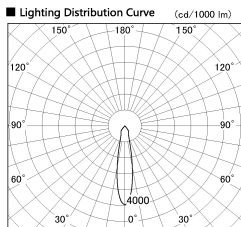

Item no. SD382-2020W9027-R

Series Name: Reflector type cylinder arm tracklight (UL Track) (SD382-R)

Installation	Track mount
Type	Reflector type cylinder arm tracklight (UL Track) (SD382-R)
Fixture wattage	21W
Beam angle	21 deg
Color Temp.	2700K
CRI	Ra>90
Luminous	2160 lm
Body	Die-cast aluminum alloy
Body finish	White
Trim finish	N/A
Reflector finish	N/A
IP Rate	IP20
Light source	COB module
Input Voltage	AC220~240V
Dimming Type	Non-Dimmable
Certificate	CE,CCC
Cut Hole	N/A