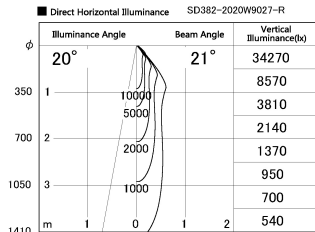

Item no. SD382-2020W9027-R

Series Name: Reflector type cylinder arm tracklight (UL Track) (SD382-R)

Installation	Track mount
Type	Reflector type cylinder arm tracklight (UL Track) (SD382-R)
Fixture wattage	21W
Beam angle	21 deg
Color Temp.	2700K
CRI	Ra>90
Luminous	2160 lm
Body	Die-cast aluminum alloy
Body finish	White
Trim finish	N/A
Reflector finish	N/A
IP Rate	IP20
Light source	COB module
Input Voltage	AC220~240V
Dimming Type	Non-Dimmable
Certificate	CE,CCC
Cut Hole	N/A