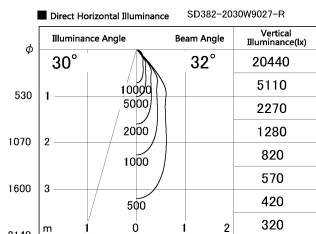

Item no. SD382-2030W9027-R

Series Name: Reflector type cylinder arm tracklight (UL Track) (SD382-R)

Installation	Track mount
Type	Reflector type cylinder arm tracklight (UL Track) (SD382-R)
Fixture wattage	21W
Beam angle	32 deg
Color Temp.	2700K
CRI	Ra>90
Luminous	2189 lm
Body	Die-cast aluminum alloy
Body finish	White
Trim finish	N/A
Reflector finish	N/A
IP Rate	IP20
Light source	COB module
Input Voltage	AC220~240V
Dimming Type	Non-Dimmable
Certificate	CE,CCC
Cut Hole	N/A