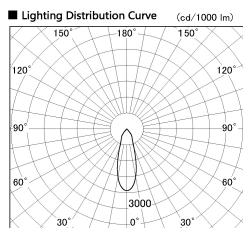

Item no. SD382-2030W9027-R

Series Name: Reflector type cylinder arm tracklight (UL Track) (SD382-R)

Installation	Track mount
Type	Reflector type cylinder arm tracklight (UL Track) (SD382-R)
Fixture wattage	21W
Beam angle	32 deg
Color Temp.	2700K
CRI	Ra>90
Luminous	2189 lm
Body	Die-cast aluminum alloy
Body finish	White
Trim finish	N/A
Reflector finish	N/A
IP Rate	IP20
Light source	COB module
Input Voltage	AC220~240V
Dimming Type	Non-Dimmable
Certificate	CE,CCC
Cut Hole	N/A