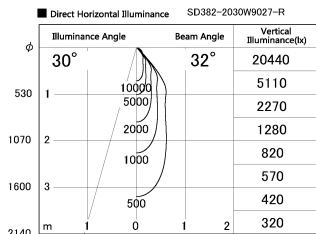

Item no. SD382-2030W9027-R

Series Name: Reflector type cylinder arm tracklight (UL Track) (SD382-R)

Installation	Track mount
Type	Reflector type cylinder arm tracklight (UL Track) (SD382-R)
Fixture wattage	21W
Beam angle	32 deg
Color Temp.	2700K
CRI	Ra>90
Luminous	2189 lm
Body	Die-cast aluminum alloy
Body finish	White
Trim finish	N/A
Reflector finish	N/A
IP Rate	IP20
Light source	COB module
Input Voltage	AC220~240V
Dimming Type	Non-Dimmable
Certificate	CE,CCC
Cut Hole	N/A