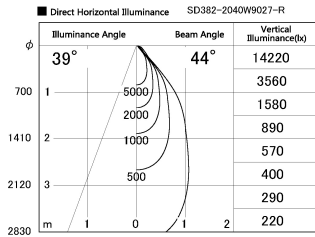

Item no. SD382-2040W9027-R

Series Name: Reflector type cylinder arm tracklight (UL Track) (SD382-R)

Installation	Track mount
Type	Reflector type cylinder arm tracklight (UL Track) (SD382-R)
Fixture wattage	21W
Beam angle	44 deg
Color Temp.	2700K
CRI	Ra>90
Luminous	2188 lm
Body	Die-cast aluminum alloy
Body finish	White
Trim finish	N/A
Reflector finish	N/A
IP Rate	IP20
Light source	COB module
Input Voltage	AC220~240V
Dimming Type	Non-Dimmable
Certificate	CE,CCC
Cut Hole	N/A