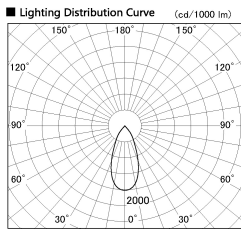

Item no. SD382-2040W9027-R

Series Name: Reflector type cylinder arm tracklight (UL Track) (SD382-R)

Installation	Track mount
Type	Reflector type cylinder arm tracklight (UL Track) (SD382-R)
Fixture wattage	21W
Beam angle	44 deg
Color Temp.	2700K
CRI	Ra>90
Luminous	2188 lm
Body	Die-cast aluminum alloy
Body finish	White
Trim finish	N/A
Reflector finish	N/A
IP Rate	IP20
Light source	COB module
Input Voltage	AC220~240V
Dimming Type	Non-Dimmable
Certificate	CE,CCC
Cut Hole	N/A