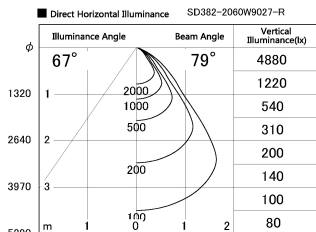

Item no. SD382-2060W9027-R

Series Name: Reflector type cylinder arm tracklight (UL Track) (SD382-R)

Installation	Track mount
Type	Reflector type cylinder arm tracklight (UL Track) (SD382-R)
Fixture wattage	21W
Beam angle	79 deg
Color Temp.	2700K
CRI	Ra>90
Luminous	1885 lm
Body	Die-cast aluminum alloy
Body finish	White
Trim finish	N/A
Reflector finish	N/A
IP Rate	IP20
Light source	COB module
Input Voltage	AC220~240V
Dimming Type	Non-Dimmable
Certificate	CE,CCC
Cut Hole	N/A