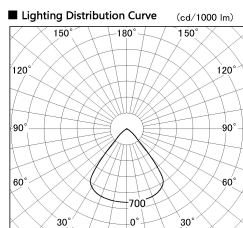

Item no. SD382-2060W9027-R

Series Name: Reflector type cylinder arm tracklight (UL Track) (SD382-R)

Installation	Track mount
Type	Reflector type cylinder arm tracklight (UL Track) (SD382-R)
Fixture wattage	21W
Beam angle	79 deg
Color Temp.	2700K
CRI	Ra>90
Luminous	1885 lm
Body	Die-cast aluminum alloy
Body finish	White
Trim finish	N/A
Reflector finish	N/A
IP Rate	IP20
Light source	COB module
Input Voltage	AC220~240V
Dimming Type	Non-Dimmable
Certificate	CE,CCC
Cut Hole	N/A