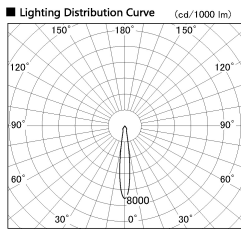

Item no. SD382-2515W9027-R

Series Name: Reflector type cylinder arm tracklight (UL Track) (SD382-R)

Installation	Track mount
Type	Reflector type cylinder arm tracklight (UL Track) (SD382-R)
Fixture wattage	24W
Beam angle	15 deg
Color Temp.	2700K
CRI	Ra>90
Luminous	1820 lm
Body	Die-cast aluminum alloy
Body finish	White
Trim finish	N/A
Reflector finish	N/A
IP Rate	IP20
Light source	COB module
Input Voltage	AC220~240V
Dimming Type	Non-Dimmable
Certificate	CE,CCC
Cut Hole	N/A