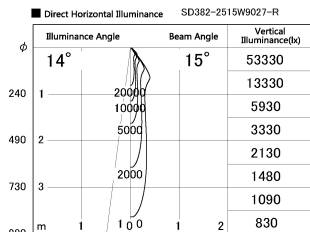

Item no. SD382-2515W9027-R

Series Name: Reflector type cylinder arm tracklight (UL Track) (SD382-R)

Installation	Track mount
Type	Reflector type cylinder arm tracklight (UL Track) (SD382-R)
Fixture wattage	24W
Beam angle	15 deg
Color Temp.	2700K
CRI	Ra>90
Luminous	1820 lm
Body	Die-cast aluminum alloy
Body finish	White
Trim finish	N/A
Reflector finish	N/A
IP Rate	IP20
Light source	COB module
Input Voltage	AC220~240V
Dimming Type	Non-Dimmable
Certificate	CE,CCC
Cut Hole	N/A