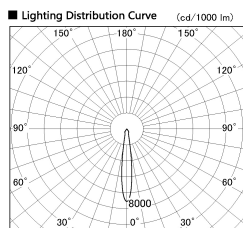

Item no. SD382-2515W9027-R

Series Name: Reflector type cylinder arm tracklight (UL Track) (SD382-R)

Installation	Track mount
Type	Reflector type cylinder arm tracklight (UL Track) (SD382-R)
Fixture wattage	24W
Beam angle	15 deg
Color Temp.	2700K
CRI	Ra>90
Luminous	1820 lm
Body	Die-cast aluminum alloy
Body finish	White
Trim finish	N/A
Reflector finish	N/A
IP Rate	IP20
Light source	COB module
Input Voltage	AC220~240V
Dimming Type	Non-Dimmable
Certificate	CE,CCC
Cut Hole	N/A