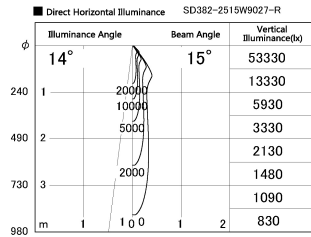

Item no. SD382-2515W9027-R

Series Name: Reflector type cylinder arm tracklight (UL Track) (SD382-R)

Installation	Track mount
Type	Reflector type cylinder arm tracklight (UL Track) (SD382-R)
Fixture wattage	24W
Beam angle	15 deg
Color Temp.	2700K
CRI	Ra>90
Luminous	1820 lm
Body	Die-cast aluminum alloy
Body finish	White
Trim finish	N/A
Reflector finish	N/A
IP Rate	IP20
Light source	COB module
Input Voltage	AC220~240V
Dimming Type	Non-Dimmable
Certificate	CE,CCC
Cut Hole	N/A