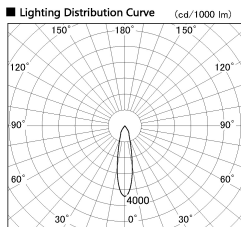

Item no. SD382-2520W9027-R

Series Name: Reflector type cylinder arm tracklight (UL Track) (SD382-R)

Installation	Track mount
Type	Reflector type cylinder arm tracklight (UL Track) (SD382-R)
Fixture wattage	24W
Beam angle	23 deg
Color Temp.	2700K
CRI	Ra>90
Luminous	2294 lm
Body	Die-cast aluminum alloy
Body finish	White
Trim finish	N/A
Reflector finish	N/A
IP Rate	IP20
Light source	COB module
Input Voltage	AC220~240V
Dimming Type	Non-Dimmable
Certificate	CE,CCC
Cut Hole	N/A