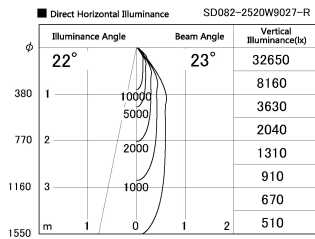

Item no. SD382-2520W9027-R

Series Name: Reflector type cylinder arm tracklight (UL Track) (SD382-R)

Installation	Track mount
Type	Reflector type cylinder arm tracklight (UL Track) (SD382-R)
Fixture wattage	24W
Beam angle	23 deg
Color Temp.	2700K
CRI	Ra>90
Luminous	2294 lm
Body	Die-cast aluminum alloy
Body finish	White
Trim finish	N/A
Reflector finish	N/A
IP Rate	IP20
Light source	COB module
Input Voltage	AC220~240V
Dimming Type	Non-Dimmable
Certificate	CE,CCC
Cut Hole	N/A