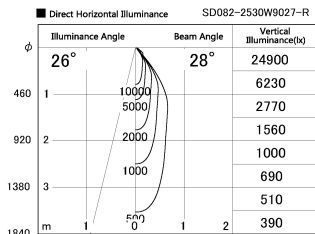

Item no. SD382-2530W9027-R

Series Name: Reflector type cylinder arm tracklight (UL Track) (SD382-R)

Installation	Track mount
Type	Reflector type cylinder arm tracklight (UL Track) (SD382-R)
Fixture wattage	24W
Beam angle	28 deg
Color Temp.	2700K
CRI	Ra>90
Luminous	2308 lm
Body	Die-cast aluminum alloy
Body finish	White
Trim finish	N/A
Reflector finish	N/A
IP Rate	IP20
Light source	COB module
Input Voltage	AC220~240V
Dimming Type	Non-Dimmable
Certificate	CE,CCC
Cut Hole	N/A