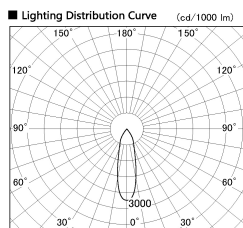

Item no. SD382-2530W9027-R

Series Name: Reflector type cylinder arm tracklight (UL Track) (SD382-R)

Installation	Track mount
Type	Reflector type cylinder arm tracklight (UL Track) (SD382-R)
Fixture wattage	24W
Beam angle	28 deg
Color Temp.	2700K
CRI	Ra>90
Luminous	2308 lm
Body	Die-cast aluminum alloy
Body finish	White
Trim finish	N/A
Reflector finish	N/A
IP Rate	IP20
Light source	COB module
Input Voltage	AC220~240V
Dimming Type	Non-Dimmable
Certificate	CE,CCC
Cut Hole	N/A