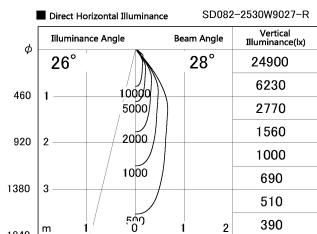

Item no. SD382-2530W9027-R

Series Name: Reflector type cylinder arm tracklight (UL Track) (SD382-R)

Installation	Track mount
Type	Reflector type cylinder arm tracklight (UL Track) (SD382-R)
Fixture wattage	24W
Beam angle	28 deg
Color Temp.	2700K
CRI	Ra>90
Luminous	2308 lm
Body	Die-cast aluminum alloy
Body finish	White
Trim finish	N/A
Reflector finish	N/A
IP Rate	IP20
Light source	COB module
Input Voltage	AC220~240V
Dimming Type	Non-Dimmable
Certificate	CE,CCC
Cut Hole	N/A