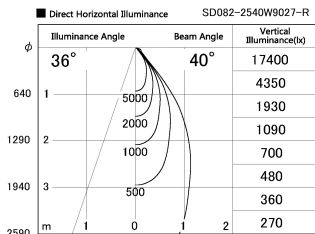

Item no. SD382-2540W9027-R

Series Name: Reflector type cylinder arm tracklight (UL Track) (SD382-R)

Installation	Track mount
Type	Reflector type cylinder arm tracklight (UL Track) (SD382-R)
Fixture wattage	24W
Beam angle	40 deg
Color Temp.	2700K
CRI	Ra>90
Luminous	2365 lm
Body	Die-cast aluminum alloy
Body finish	White
Trim finish	N/A
Reflector finish	N/A
IP Rate	IP20
Light source	COB module
Input Voltage	AC220~240V
Dimming Type	Non-Dimmable
Certificate	CE,CCC
Cut Hole	N/A