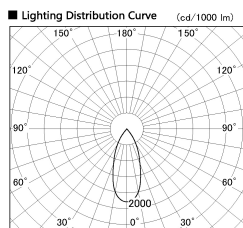

Item no. SD382-2540W9027-R

Series Name: Reflector type cylinder arm tracklight (UL Track) (SD382-R)

Installation	Track mount
Type	Reflector type cylinder arm tracklight (UL Track) (SD382-R)
Fixture wattage	24W
Beam angle	40 deg
Color Temp.	2700K
CRI	Ra>90
Luminous	2365 lm
Body	Die-cast aluminum alloy
Body finish	White
Trim finish	N/A
Reflector finish	N/A
IP Rate	IP20
Light source	COB module
Input Voltage	AC220~240V
Dimming Type	Non-Dimmable
Certificate	CE,CCC
Cut Hole	N/A