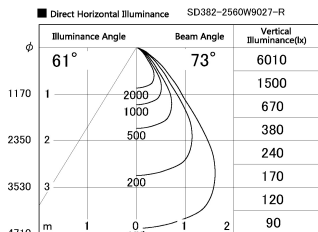

Item no. SD382-2560W9027-R

Series Name: Reflector type cylinder arm tracklight (UL Track) (SD382-R)

Installation	Track mount
Type	Reflector type cylinder arm tracklight (UL Track) (SD382-R)
Fixture wattage	24W
Beam angle	73 deg
Color Temp.	2700K
CRI	Ra>90
Luminous	1973 lm
Body	Die-cast aluminum alloy
Body finish	White
Trim finish	N/A
Reflector finish	N/A
IP Rate	IP20
Light source	COB module
Input Voltage	AC220~240V
Dimming Type	Non-Dimmable
Certificate	CE,CCC
Cut Hole	N/A