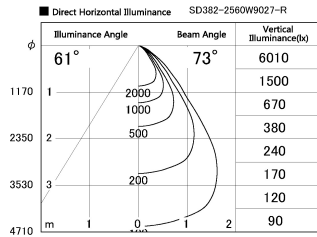

Item no. SD382-2560W9027-R

Series Name: Reflector type cylinder arm tracklight (UL Track) (SD382-R)

Installation	Track mount
Type	Reflector type cylinder arm tracklight (UL Track) (SD382-R)
Fixture wattage	24W
Beam angle	73 deg
Color Temp.	2700K
CRI	Ra>90
Luminous	1973 lm
Body	Die-cast aluminum alloy
Body finish	White
Trim finish	N/A
Reflector finish	N/A
IP Rate	IP20
Light source	COB module
Input Voltage	AC220~240V
Dimming Type	Non-Dimmable
Certificate	CE,CCC
Cut Hole	N/A