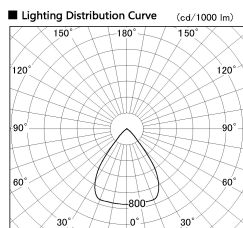

Item no. SD382-2560W9027-R

Series Name: Reflector type cylinder arm tracklight (UL Track) (SD382-R)

Installation	Track mount
Type	Reflector type cylinder arm tracklight (UL Track) (SD382-R)
Fixture wattage	24W
Beam angle	73 deg
Color Temp.	2700K
CRI	Ra>90
Luminous	1973 lm
Body	Die-cast aluminum alloy
Body finish	White
Trim finish	N/A
Reflector finish	N/A
IP Rate	IP20
Light source	COB module
Input Voltage	AC220~240V
Dimming Type	Non-Dimmable
Certificate	CE,CCC
Cut Hole	N/A