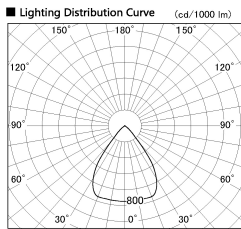

Item no. SD382-2560W9027-R

Series Name: Reflector type cylinder arm tracklight (UL Track) (SD382-R)

Installation	Track mount
Type	Reflector type cylinder arm tracklight (UL Track) (SD382-R)
Fixture wattage	24W
Beam angle	73 deg
Color Temp.	2700K
CRI	Ra>90
Luminous	1973 lm
Body	Die-cast aluminum alloy
Body finish	White
Trim finish	N/A
Reflector finish	N/A
IP Rate	IP20
Light source	COB module
Input Voltage	AC220~240V
Dimming Type	Non-Dimmable
Certificate	CE,CCC
Cut Hole	N/A