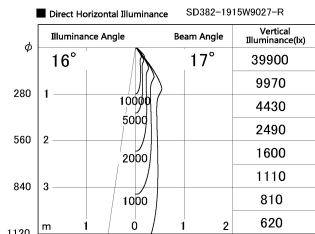

Item no. SD382-1915W9027-R

Series Name: Reflector type cylinder arm tracklight (UL Track) (SD382-R)

Installation	Track mount
Type	Reflector type cylinder arm tracklight (UL Track) (SD382-R)
Fixture wattage	18.6W
Beam angle	17 deg
Color Temp.	2700K
CRI	Ra>90
Luminous	1686 lm
Body	Die-cast aluminum alloy
Body finish	White
Trim finish	N/A
Reflector finish	N/A
IP Rate	IP20
Light source	COB module
Input Voltage	AC220~240V
Dimming Type	Non-Dimmable
Certificate	CE,CCC
Cut Hole	N/A