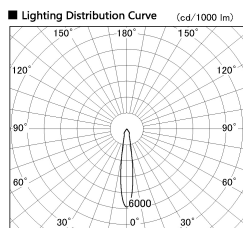

Item no. SD382-1915W9027-R

Series Name: Reflector type cylinder arm tracklight (UL Track) (SD382-R)

Installation	Track mount
Type	Reflector type cylinder arm tracklight (UL Track) (SD382-R)
Fixture wattage	18.6W
Beam angle	17 deg
Color Temp.	2700K
CRI	Ra>90
Luminous	1686 lm
Body	Die-cast aluminum alloy
Body finish	White
Trim finish	N/A
Reflector finish	N/A
IP Rate	IP20
Light source	COB module
Input Voltage	AC220~240V
Dimming Type	Non-Dimmable
Certificate	CE,CCC
Cut Hole	N/A