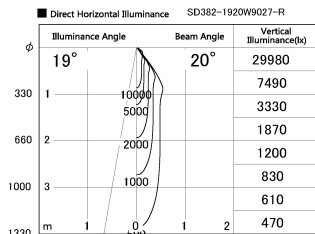

Item no. SD382-1920W9027-R

Series Name: Reflector type cylinder arm tracklight (UL Track) (SD382-R)

Installation	Track mount
Type	Reflector type cylinder arm tracklight (UL Track) (SD382-R)
Fixture wattage	18.6W
Beam angle	20 deg
Color Temp.	2700K
CRI	Ra>90
Luminous	1692 lm
Body	Die-cast aluminum alloy
Body finish	White
Trim finish	N/A
Reflector finish	N/A
IP Rate	IP20
Light source	COB module
Input Voltage	AC220~240V
Dimming Type	Non-Dimmable
Certificate	CE,CCC
Cut Hole	N/A