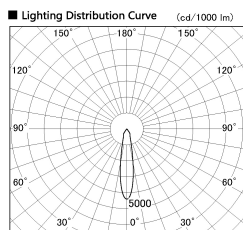

Item no. SD382-1920W9027-R

Series Name: Reflector type cylinder arm tracklight (UL Track) (SD382-R)

Installation	Track mount
Type	Reflector type cylinder arm tracklight (UL Track) (SD382-R)
Fixture wattage	18.6W
Beam angle	20 deg
Color Temp.	2700K
CRI	Ra>90
Luminous	1692 lm
Body	Die-cast aluminum alloy
Body finish	White
Trim finish	N/A
Reflector finish	N/A
IP Rate	IP20
Light source	COB module
Input Voltage	AC220~240V
Dimming Type	Non-Dimmable
Certificate	CE,CCC
Cut Hole	N/A