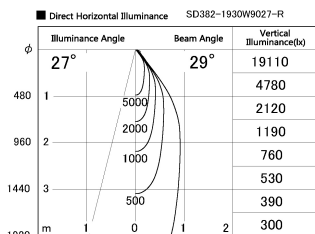

Item no. SD382-1930W9027-R

Series Name: Reflector type cylinder arm tracklight (UL Track) (SD382-R)

Installation	Track mount
Type	Reflector type cylinder arm tracklight (UL Track) (SD382-R)
Fixture wattage	18.6W
Beam angle	29 deg
Color Temp.	2700K
CRI	Ra>90
Luminous	1777 lm
Body	Die-cast aluminum alloy
Body finish	White
Trim finish	N/A
Reflector finish	N/A
IP Rate	IP20
Light source	COB module
Input Voltage	AC220~240V
Dimming Type	Non-Dimmable
Certificate	CE,CCC
Cut Hole	N/A