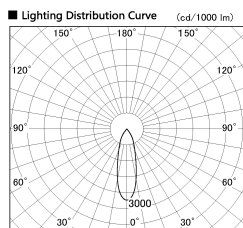

Item no. SD382-1930W9027-R

Series Name: Reflector type cylinder arm tracklight (UL Track) (SD382-R)

Installation	Track mount
Type	Reflector type cylinder arm tracklight (UL Track) (SD382-R)
Fixture wattage	18.6W
Beam angle	29 deg
Color Temp.	2700K
CRI	Ra>90
Luminous	1777 lm
Body	Die-cast aluminum alloy
Body finish	White
Trim finish	N/A
Reflector finish	N/A
IP Rate	IP20
Light source	COB module
Input Voltage	AC220~240V
Dimming Type	Non-Dimmable
Certificate	CE,CCC
Cut Hole	N/A