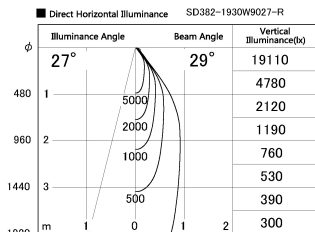

Item no. SD382-1930W9027-R

Series Name: Reflector type cylinder arm tracklight (UL Track) (SD382-R)

Installation	Track mount
Type	Reflector type cylinder arm tracklight (UL Track) (SD382-R)
Fixture wattage	18.6W
Beam angle	29 deg
Color Temp.	2700K
CRI	Ra>90
Luminous	1777 lm
Body	Die-cast aluminum alloy
Body finish	White
Trim finish	N/A
Reflector finish	N/A
IP Rate	IP20
Light source	COB module
Input Voltage	AC220~240V
Dimming Type	Non-Dimmable
Certificate	CE,CCC
Cut Hole	N/A