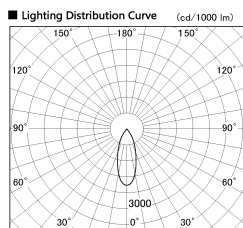

Item no. SD382-1940W9027-R

Series Name: Reflector type cylinder arm tracklight (UL Track) (SD382-R)

Installation	Track mount
Type	Reflector type cylinder arm tracklight (UL Track) (SD382-R)
Fixture wattage	18.6W
Beam angle	36 deg
Color Temp.	2700K
CRI	Ra>90
Luminous	1785 lm
Body	Die-cast aluminum alloy
Body finish	White
Trim finish	N/A
Reflector finish	N/A
IP Rate	IP20
Light source	COB module
Input Voltage	AC220~240V
Dimming Type	Non-Dimmable
Certificate	CE,CCC
Cut Hole	N/A