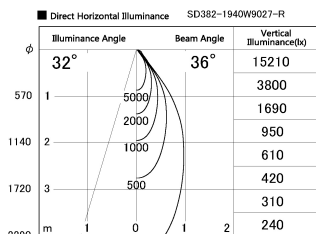

Item no. SD382-1940W9027-R

Series Name: Reflector type cylinder arm tracklight (UL Track) (SD382-R)

Installation	Track mount
Type	Reflector type cylinder arm tracklight (UL Track) (SD382-R)
Fixture wattage	18.6W
Beam angle	36 deg
Color Temp.	2700K
CRI	Ra>90
Luminous	1785 lm
Body	Die-cast aluminum alloy
Body finish	White
Trim finish	N/A
Reflector finish	N/A
IP Rate	IP20
Light source	COB module
Input Voltage	AC220~240V
Dimming Type	Non-Dimmable
Certificate	CE,CCC
Cut Hole	N/A