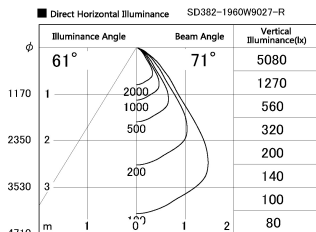

Item no. SD382-1960W9027-R

Series Name: Reflector type cylinder arm tracklight (UL Track) (SD382-R)

Installation	Track mount
Type	Reflector type cylinder arm tracklight (UL Track) (SD382-R)
Fixture wattage	18.6W
Beam angle	71 deg
Color Temp.	2700K
CRI	Ra>90
Luminous	1522 lm
Body	Die-cast aluminum alloy
Body finish	White
Trim finish	N/A
Reflector finish	N/A
IP Rate	IP20
Light source	COB module
Input Voltage	AC220~240V
Dimming Type	Non-Dimmable
Certificate	CE,CCC
Cut Hole	N/A