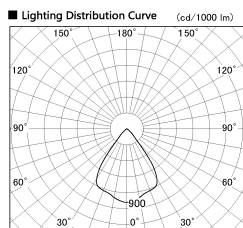

Item no. SD382-1960W9027-R

Series Name: Reflector type cylinder arm tracklight (UL Track) (SD382-R)

Installation	Track mount
Type	Reflector type cylinder arm tracklight (UL Track) (SD382-R)
Fixture wattage	18.6W
Beam angle	71 deg
Color Temp.	2700K
CRI	Ra>90
Luminous	1522 lm
Body	Die-cast aluminum alloy
Body finish	White
Trim finish	N/A
Reflector finish	N/A
IP Rate	IP20
Light source	COB module
Input Voltage	AC220~240V
Dimming Type	Non-Dimmable
Certificate	CE,CCC
Cut Hole	N/A