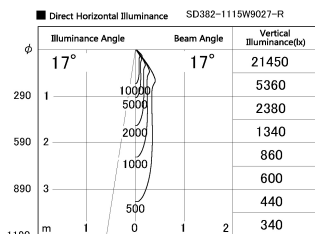

Item no. SD382-1115W9027-R

Series Name: Reflector type cylinder arm tracklight (UL Track) (SD382-R)

Installation	Track mount
Type	Reflector type cylinder arm tracklight (UL Track) (SD382-R)
Fixture wattage	10.5W
Beam angle	17 deg
Color Temp.	2700K
CRI	Ra>90
Luminous	950 lm
Body	Die-cast aluminum alloy
Body finish	White
Trim finish	N/A
Reflector finish	N/A
IP Rate	IP20
Light source	COB module
Input Voltage	AC220~240V
Dimming Type	Non-Dimmable
Certificate	CE,CCC
Cut Hole	N/A