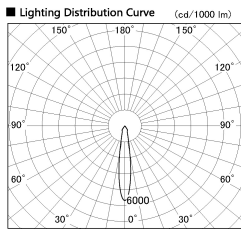

Item no. SD382-1115W9027-R

Series Name: Reflector type cylinder arm tracklight (UL Track) (SD382-R)

Installation	Track mount
Type	Reflector type cylinder arm tracklight (UL Track) (SD382-R)
Fixture wattage	10.5W
Beam angle	17 deg
Color Temp.	2700K
CRI	Ra>90
Luminous	950 lm
Body	Die-cast aluminum alloy
Body finish	White
Trim finish	N/A
Reflector finish	N/A
IP Rate	IP20
Light source	COB module
Input Voltage	AC220~240V
Dimming Type	Non-Dimmable
Certificate	CE,CCC
Cut Hole	N/A