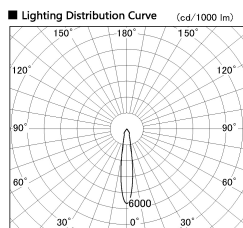

Item no. SD382-1115W9027-R

Series Name: Reflector type cylinder arm tracklight (UL Track) (SD382-R)

Installation	Track mount
Type	Reflector type cylinder arm tracklight (UL Track) (SD382-R)
Fixture wattage	10.5W
Beam angle	17 deg
Color Temp.	2700K
CRI	Ra>90
Luminous	950 lm
Body	Die-cast aluminum alloy
Body finish	White
Trim finish	N/A
Reflector finish	N/A
IP Rate	IP20
Light source	COB module
Input Voltage	AC220~240V
Dimming Type	Non-Dimmable
Certificate	CE,CCC
Cut Hole	N/A