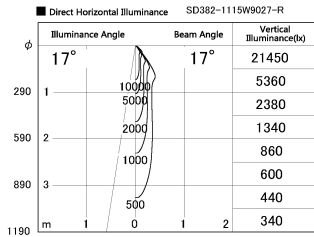

Item no. SD382-1115W9027-R

Series Name: Reflector type cylinder arm tracklight (UL Track) (SD382-R)

Installation	Track mount
Type	Reflector type cylinder arm tracklight (UL Track) (SD382-R)
Fixture wattage	10.5W
Beam angle	17 deg
Color Temp.	2700K
CRI	Ra>90
Luminous	950 lm
Body	Die-cast aluminum alloy
Body finish	White
Trim finish	N/A
Reflector finish	N/A
IP Rate	IP20
Light source	COB module
Input Voltage	AC220~240V
Dimming Type	Non-Dimmable
Certificate	CE,CCC
Cut Hole	N/A