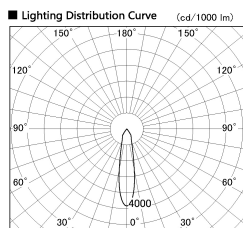

Item no. SD382-1120W9027-R

Series Name: Reflector type cylinder arm tracklight (UL Track) (SD382-R)

Installation	Track mount
Type	Reflector type cylinder arm tracklight (UL Track) (SD382-R)
Fixture wattage	10.5W
Beam angle	21 deg
Color Temp.	2700K
CRI	Ra>90
Luminous	935 lm
Body	Die-cast aluminum alloy
Body finish	White
Trim finish	N/A
Reflector finish	N/A
IP Rate	IP20
Light source	COB module
Input Voltage	AC220~240V
Dimming Type	Non-Dimmable
Certificate	CE,CCC
Cut Hole	N/A