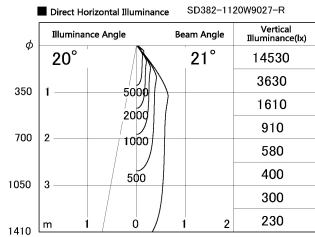

Item no. SD382-1120W9027-R

Series Name: Reflector type cylinder arm tracklight (UL Track) (SD382-R)

Installation	Track mount
Type	Reflector type cylinder arm tracklight (UL Track) (SD382-R)
Fixture wattage	10.5W
Beam angle	21 deg
Color Temp.	2700K
CRI	Ra>90
Luminous	935 lm
Body	Die-cast aluminum alloy
Body finish	White
Trim finish	N/A
Reflector finish	N/A
IP Rate	IP20
Light source	COB module
Input Voltage	AC220~240V
Dimming Type	Non-Dimmable
Certificate	CE,CCC
Cut Hole	N/A