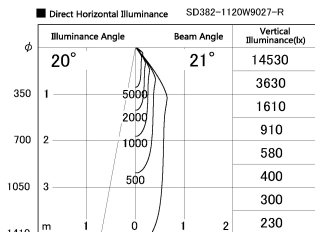

Item no. SD382-1120W9027-R

Series Name: Reflector type cylinder arm tracklight (UL Track) (SD382-R)

Installation	Track mount
Type	Reflector type cylinder arm tracklight (UL Track) (SD382-R)
Fixture wattage	10.5W
Beam angle	21 deg
Color Temp.	2700K
CRI	Ra>90
Luminous	935 lm
Body	Die-cast aluminum alloy
Body finish	White
Trim finish	N/A
Reflector finish	N/A
IP Rate	IP20
Light source	COB module
Input Voltage	AC220~240V
Dimming Type	Non-Dimmable
Certificate	CE,CCC
Cut Hole	N/A