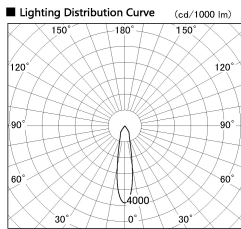

Item no. SD382-1120W9027-R

Series Name: Reflector type cylinder arm tracklight (UL Track) (SD382-R)

Installation	Track mount
Type	Reflector type cylinder arm tracklight (UL Track) (SD382-R)
Fixture wattage	10.5W
Beam angle	21 deg
Color Temp.	2700K
CRI	Ra>90
Luminous	935 lm
Body	Die-cast aluminum alloy
Body finish	White
Trim finish	N/A
Reflector finish	N/A
IP Rate	IP20
Light source	COB module
Input Voltage	AC220~240V
Dimming Type	Non-Dimmable
Certificate	CE,CCC
Cut Hole	N/A