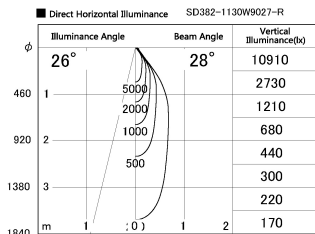

Item no. SD382-1130W9027-R

Series Name: Reflector type cylinder arm tracklight (UL Track) (SD382-R)

Installation	Track mount
Type	Reflector type cylinder arm tracklight (UL Track) (SD382-R)
Fixture wattage	10.5W
Beam angle	28 deg
Color Temp.	2700K
CRI	Ra>90
Luminous	986 lm
Body	Die-cast aluminum alloy
Body finish	White
Trim finish	N/A
Reflector finish	N/A
IP Rate	IP20
Light source	COB module
Input Voltage	AC220~240V
Dimming Type	Non-Dimmable
Certificate	CE,CCC
Cut Hole	N/A