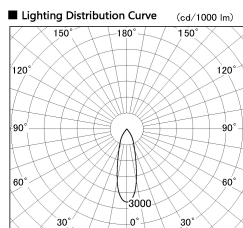

Item no. SD382-1130W9027-R

Series Name: Reflector type cylinder arm tracklight (UL Track) (SD382-R)

Installation	Track mount
Type	Reflector type cylinder arm tracklight (UL Track) (SD382-R)
Fixture wattage	10.5W
Beam angle	28 deg
Color Temp.	2700K
CRI	Ra>90
Luminous	986 lm
Body	Die-cast aluminum alloy
Body finish	White
Trim finish	N/A
Reflector finish	N/A
IP Rate	IP20
Light source	COB module
Input Voltage	AC220~240V
Dimming Type	Non-Dimmable
Certificate	CE,CCC
Cut Hole	N/A