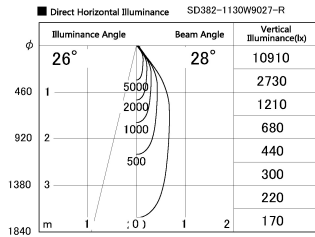

Item no. SD382-1130W9027-R

Series Name: Reflector type cylinder arm tracklight (UL Track) (SD382-R)

Installation	Track mount
Type	Reflector type cylinder arm tracklight (UL Track) (SD382-R)
Fixture wattage	10.5W
Beam angle	28 deg
Color Temp.	2700K
CRI	Ra>90
Luminous	986 lm
Body	Die-cast aluminum alloy
Body finish	White
Trim finish	N/A
Reflector finish	N/A
IP Rate	IP20
Light source	COB module
Input Voltage	AC220~240V
Dimming Type	Non-Dimmable
Certificate	CE,CCC
Cut Hole	N/A