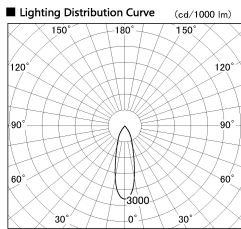

Item no. SD382-1130W9027-R

Series Name: Reflector type cylinder arm tracklight (UL Track) (SD382-R)

Installation	Track mount
Type	Reflector type cylinder arm tracklight (UL Track) (SD382-R)
Fixture wattage	10.5W
Beam angle	28 deg
Color Temp.	2700K
CRI	Ra>90
Luminous	986 lm
Body	Die-cast aluminum alloy
Body finish	White
Trim finish	N/A
Reflector finish	N/A
IP Rate	IP20
Light source	COB module
Input Voltage	AC220~240V
Dimming Type	Non-Dimmable
Certificate	CE,CCC
Cut Hole	N/A