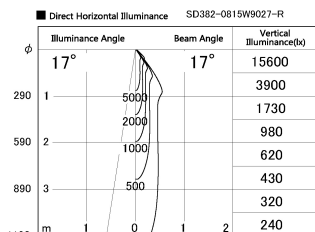

Item no. SD382-0815W9027-R

Series Name: Reflector type cylinder arm tracklight (UL Track) (SD382-R)

Installation	Track mount
Type	Reflector type cylinder arm tracklight (UL Track) (SD382-R)
Fixture wattage	7.5W
Beam angle	17 deg
Color Temp.	2700K
CRI	Ra>90
Luminous	691 lm
Body	Die-cast aluminum alloy
Body finish	White
Trim finish	N/A
Reflector finish	N/A
IP Rate	IP20
Light source	COB module
Input Voltage	AC220~240V
Dimming Type	Non-Dimmable
Certificate	CE,CCC
Cut Hole	N/A