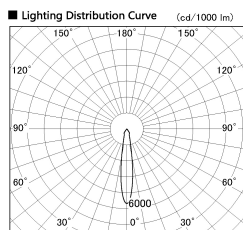

Item no. SD382-0815W9027-R

Series Name: Reflector type cylinder arm tracklight (UL Track) (SD382-R)

Installation	Track mount
Type	Reflector type cylinder arm tracklight (UL Track) (SD382-R)
Fixture wattage	7.5W
Beam angle	17 deg
Color Temp.	2700K
CRI	Ra>90
Luminous	691 lm
Body	Die-cast aluminum alloy
Body finish	White
Trim finish	N/A
Reflector finish	N/A
IP Rate	IP20
Light source	COB module
Input Voltage	AC220~240V
Dimming Type	Non-Dimmable
Certificate	CE,CCC
Cut Hole	N/A