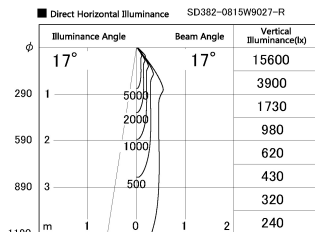

Item no. SD382-0815W9027-R

Series Name: Reflector type cylinder arm tracklight (UL Track) (SD382-R)

Installation	Track mount
Type	Reflector type cylinder arm tracklight (UL Track) (SD382-R)
Fixture wattage	7.5W
Beam angle	17 deg
Color Temp.	2700K
CRI	Ra>90
Luminous	691 lm
Body	Die-cast aluminum alloy
Body finish	White
Trim finish	N/A
Reflector finish	N/A
IP Rate	IP20
Light source	COB module
Input Voltage	AC220~240V
Dimming Type	Non-Dimmable
Certificate	CE,CCC
Cut Hole	N/A