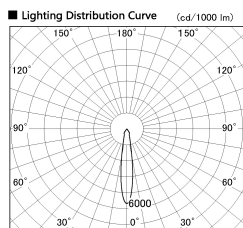

Item no. SD382-0815W9027-R

Series Name: Reflector type cylinder arm tracklight (UL Track) (SD382-R)

Installation	Track mount
Type	Reflector type cylinder arm tracklight (UL Track) (SD382-R)
Fixture wattage	7.5W
Beam angle	17 deg
Color Temp.	2700K
CRI	Ra>90
Luminous	691 lm
Body	Die-cast aluminum alloy
Body finish	White
Trim finish	N/A
Reflector finish	N/A
IP Rate	IP20
Light source	COB module
Input Voltage	AC220~240V
Dimming Type	Non-Dimmable
Certificate	CE,CCC
Cut Hole	N/A