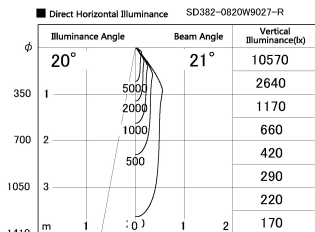

Item no. SD382-0820W9027-R

Series Name: Reflector type cylinder arm tracklight (UL Track) (SD382-R)

Installation	Track mount
Type	Reflector type cylinder arm tracklight (UL Track) (SD382-R)
Fixture wattage	7.5W
Beam angle	21 deg
Color Temp.	2700K
CRI	Ra>90
Luminous	680 lm
Body	Die-cast aluminum alloy
Body finish	White
Trim finish	N/A
Reflector finish	N/A
IP Rate	IP20
Light source	COB module
Input Voltage	AC220~240V
Dimming Type	Non-Dimmable
Certificate	CE,CCC
Cut Hole	N/A