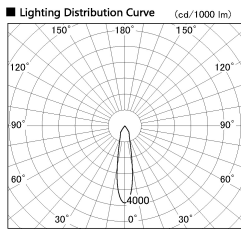

Item no. SD382-0820W9027-R

Series Name: Reflector type cylinder arm tracklight (UL Track) (SD382-R)

Installation	Track mount
Type	Reflector type cylinder arm tracklight (UL Track) (SD382-R)
Fixture wattage	7.5W
Beam angle	21 deg
Color Temp.	2700K
CRI	Ra>90
Luminous	680 lm
Body	Die-cast aluminum alloy
Body finish	White
Trim finish	N/A
Reflector finish	N/A
IP Rate	IP20
Light source	COB module
Input Voltage	AC220~240V
Dimming Type	Non-Dimmable
Certificate	CE,CCC
Cut Hole	N/A