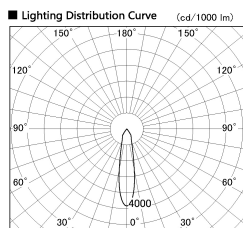

Item no. SD382-0820W9027-R

Series Name: Reflector type cylinder arm tracklight (UL Track) (SD382-R)

Installation	Track mount
Type	Reflector type cylinder arm tracklight (UL Track) (SD382-R)
Fixture wattage	7.5W
Beam angle	21 deg
Color Temp.	2700K
CRI	Ra>90
Luminous	680 lm
Body	Die-cast aluminum alloy
Body finish	White
Trim finish	N/A
Reflector finish	N/A
IP Rate	IP20
Light source	COB module
Input Voltage	AC220~240V
Dimming Type	Non-Dimmable
Certificate	CE,CCC
Cut Hole	N/A