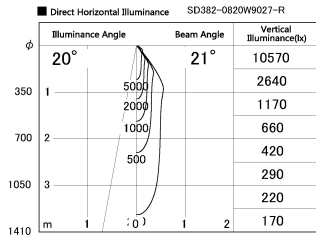

Item no. SD382-0820W9027-R

Series Name: Reflector type cylinder arm tracklight (UL Track) (SD382-R)

Installation	Track mount
Type	Reflector type cylinder arm tracklight (UL Track) (SD382-R)
Fixture wattage	7.5W
Beam angle	21 deg
Color Temp.	2700K
CRI	Ra>90
Luminous	680 lm
Body	Die-cast aluminum alloy
Body finish	White
Trim finish	N/A
Reflector finish	N/A
IP Rate	IP20
Light source	COB module
Input Voltage	AC220~240V
Dimming Type	Non-Dimmable
Certificate	CE,CCC
Cut Hole	N/A