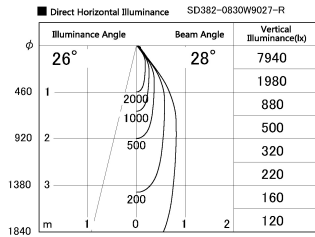

Item no. SD382-0830W9027-R

Series Name: Reflector type cylinder arm tracklight (UL Track) (SD382-R)

Installation	Track mount
Type	Reflector type cylinder arm tracklight (UL Track) (SD382-R)
Fixture wattage	7.5W
Beam angle	28 deg
Color Temp.	2700K
CRI	Ra>90
Luminous	717 lm
Body	Die-cast aluminum alloy
Body finish	White
Trim finish	N/A
Reflector finish	N/A
IP Rate	IP20
Light source	COB module
Input Voltage	AC220~240V
Dimming Type	Non-Dimmable
Certificate	CE,CCC
Cut Hole	N/A