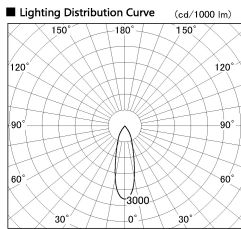

Item no. SD382-0830W9027-R

Series Name: Reflector type cylinder arm tracklight (UL Track) (SD382-R)

Installation	Track mount
Type	Reflector type cylinder arm tracklight (UL Track) (SD382-R)
Fixture wattage	7.5W
Beam angle	28 deg
Color Temp.	2700K
CRI	Ra>90
Luminous	717 lm
Body	Die-cast aluminum alloy
Body finish	White
Trim finish	N/A
Reflector finish	N/A
IP Rate	IP20
Light source	COB module
Input Voltage	AC220~240V
Dimming Type	Non-Dimmable
Certificate	CE,CCC
Cut Hole	N/A