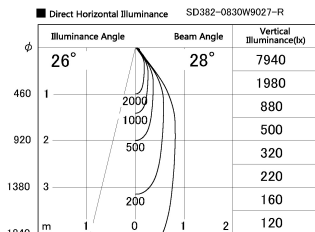

Item no. SD382-0830W9027-R

Series Name: Reflector type cylinder arm tracklight (UL Track) (SD382-R)

Installation	Track mount
Type	Reflector type cylinder arm tracklight (UL Track) (SD382-R)
Fixture wattage	7.5W
Beam angle	28 deg
Color Temp.	2700K
CRI	Ra>90
Luminous	717 lm
Body	Die-cast aluminum alloy
Body finish	White
Trim finish	N/A
Reflector finish	N/A
IP Rate	IP20
Light source	COB module
Input Voltage	AC220~240V
Dimming Type	Non-Dimmable
Certificate	CE,CCC
Cut Hole	N/A