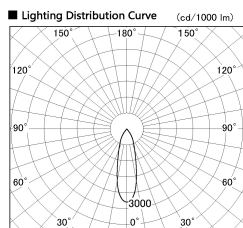

Item no. SD382-0830W9027-R

Series Name: Reflector type cylinder arm tracklight (UL Track) (SD382-R)

Installation	Track mount
Type	Reflector type cylinder arm tracklight (UL Track) (SD382-R)
Fixture wattage	7.5W
Beam angle	28 deg
Color Temp.	2700K
CRI	Ra>90
Luminous	717 lm
Body	Die-cast aluminum alloy
Body finish	White
Trim finish	N/A
Reflector finish	N/A
IP Rate	IP20
Light source	COB module
Input Voltage	AC220~240V
Dimming Type	Non-Dimmable
Certificate	CE,CCC
Cut Hole	N/A