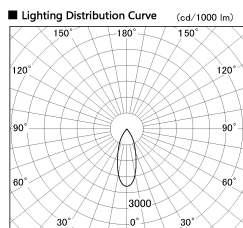

Item no. SD382-0840W9027-R

Series Name: Reflector type cylinder arm tracklight (UL Track) (SD382-R)

Installation	Track mount
Type	Reflector type cylinder arm tracklight (UL Track) (SD382-R)
Fixture wattage	7.5W
Beam angle	36 deg
Color Temp.	2700K
CRI	Ra>90
Luminous	717 lm
Body	Die-cast aluminum alloy
Body finish	White
Trim finish	N/A
Reflector finish	N/A
IP Rate	IP20
Light source	COB module
Input Voltage	AC220~240V
Dimming Type	Non-Dimmable
Certificate	CE,CCC
Cut Hole	N/A