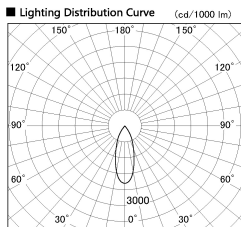

Item no. SD382-0840W9027-R

Series Name: Reflector type cylinder arm tracklight (UL Track) (SD382-R)

Installation	Track mount
Type	Reflector type cylinder arm tracklight (UL Track) (SD382-R)
Fixture wattage	7.5W
Beam angle	36 deg
Color Temp.	2700K
CRI	Ra>90
Luminous	717 lm
Body	Die-cast aluminum alloy
Body finish	White
Trim finish	N/A
Reflector finish	N/A
IP Rate	IP20
Light source	COB module
Input Voltage	AC220~240V
Dimming Type	Non-Dimmable
Certificate	CE,CCC
Cut Hole	N/A