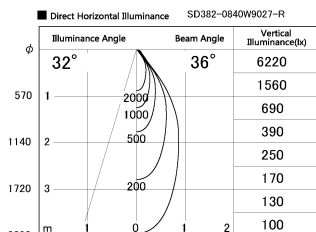

Item no. SD382-0840W9027-R

Series Name: Reflector type cylinder arm tracklight (UL Track) (SD382-R)

Installation	Track mount
Type	Reflector type cylinder arm tracklight (UL Track) (SD382-R)
Fixture wattage	7.5W
Beam angle	36 deg
Color Temp.	2700K
CRI	Ra>90
Luminous	717 lm
Body	Die-cast aluminum alloy
Body finish	White
Trim finish	N/A
Reflector finish	N/A
IP Rate	IP20
Light source	COB module
Input Voltage	AC220~240V
Dimming Type	Non-Dimmable
Certificate	CE,CCC
Cut Hole	N/A