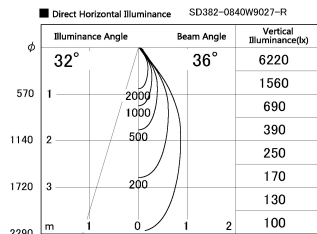

Item no. SD382-0840W9027-R

Series Name: Reflector type cylinder arm tracklight (UL Track) (SD382-R)

Installation	Track mount
Type	Reflector type cylinder arm tracklight (UL Track) (SD382-R)
Fixture wattage	7.5W
Beam angle	36 deg
Color Temp.	2700K
CRI	Ra>90
Luminous	717 lm
Body	Die-cast aluminum alloy
Body finish	White
Trim finish	N/A
Reflector finish	N/A
IP Rate	IP20
Light source	COB module
Input Voltage	AC220~240V
Dimming Type	Non-Dimmable
Certificate	CE,CCC
Cut Hole	N/A