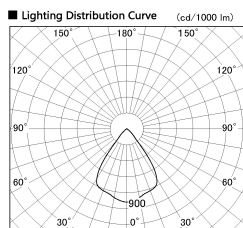

Item no. SD382-0860W9027-R

Series Name: Reflector type cylinder arm tracklight (UL Track) (SD382-R)

Installation	Track mount
Type	Reflector type cylinder arm tracklight (UL Track) (SD382-R)
Fixture wattage	7.5W
Beam angle	71 deg
Color Temp.	2700K
CRI	Ra>90
Luminous	627 lm
Body	Die-cast aluminum alloy
Body finish	White
Trim finish	N/A
Reflector finish	N/A
IP Rate	IP20
Light source	COB module
Input Voltage	AC220~240V
Dimming Type	Non-Dimmable
Certificate	CE,CCC
Cut Hole	N/A