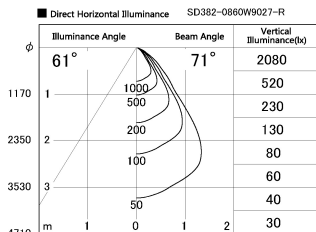

Item no. SD382-0860W9027-R

Series Name: Reflector type cylinder arm tracklight (UL Track) (SD382-R)

Installation	Track mount
Type	Reflector type cylinder arm tracklight (UL Track) (SD382-R)
Fixture wattage	7.5W
Beam angle	71 deg
Color Temp.	2700K
CRI	Ra>90
Luminous	627 lm
Body	Die-cast aluminum alloy
Body finish	White
Trim finish	N/A
Reflector finish	N/A
IP Rate	IP20
Light source	COB module
Input Voltage	AC220~240V
Dimming Type	Non-Dimmable
Certificate	CE,CCC
Cut Hole	N/A