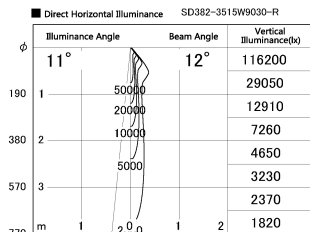

Item no. SD382-3515W9030-R

Series Name: Reflector type cylinder arm tracklight (UL Track) (SD382-R)

Installation	Track mount
Type	Reflector type cylinder arm tracklight (UL Track) (SD382-R)
Fixture wattage	36W
Beam angle	12 deg
Color Temp.	3000K
CRI	Ra>90
Luminous	2991 lm
Body	Die-cast aluminum alloy
Body finish	White
Trim finish	N/A
Reflector finish	N/A
IP Rate	IP20
Light source	COB module
Input Voltage	AC220~240V
Dimming Type	Non-Dimmable
Certificate	CE,CCC
Cut Hole	N/A