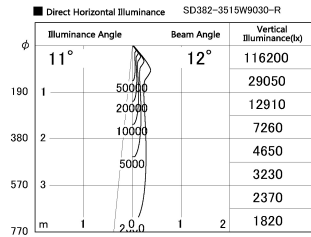

Item no. SD382-3515W9030-R

Series Name: Reflector type cylinder arm tracklight (UL Track) (SD382-R)

Installation	Track mount
Type	Reflector type cylinder arm tracklight (UL Track) (SD382-R)
Fixture wattage	36W
Beam angle	12 deg
Color Temp.	3000K
CRI	Ra>90
Luminous	2991 lm
Body	Die-cast aluminum alloy
Body finish	White
Trim finish	N/A
Reflector finish	N/A
IP Rate	IP20
Light source	COB module
Input Voltage	AC220~240V
Dimming Type	Non-Dimmable
Certificate	CE,CCC
Cut Hole	N/A