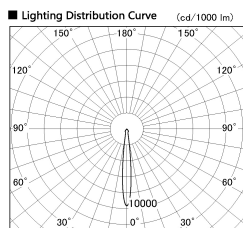

Item no. SD382-3515W9030-R

Series Name: Reflector type cylinder arm tracklight (UL Track) (SD382-R)

Installation	Track mount
Type	Reflector type cylinder arm tracklight (UL Track) (SD382-R)
Fixture wattage	36W
Beam angle	12 deg
Color Temp.	3000K
CRI	Ra>90
Luminous	2991 lm
Body	Die-cast aluminum alloy
Body finish	White
Trim finish	N/A
Reflector finish	N/A
IP Rate	IP20
Light source	COB module
Input Voltage	AC220~240V
Dimming Type	Non-Dimmable
Certificate	CE,CCC
Cut Hole	N/A