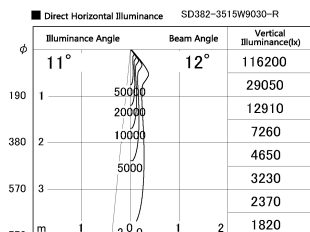

Item no. SD382-3515W9030-R

Series Name: Reflector type cylinder arm tracklight (UL Track) (SD382-R)

Installation	Track mount
Type	Reflector type cylinder arm tracklight (UL Track) (SD382-R)
Fixture wattage	36W
Beam angle	12 deg
Color Temp.	3000K
CRI	Ra>90
Luminous	2991 lm
Body	Die-cast aluminum alloy
Body finish	White
Trim finish	N/A
Reflector finish	N/A
IP Rate	IP20
Light source	COB module
Input Voltage	AC220~240V
Dimming Type	Non-Dimmable
Certificate	CE,CCC
Cut Hole	N/A