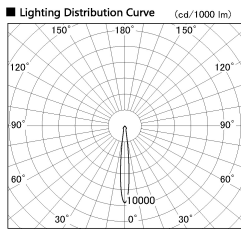

Item no. SD382-3515W9030-R

Series Name: Reflector type cylinder arm tracklight (UL Track) (SD382-R)

Installation	Track mount
Type	Reflector type cylinder arm tracklight (UL Track) (SD382-R)
Fixture wattage	36W
Beam angle	12 deg
Color Temp.	3000K
CRI	Ra>90
Luminous	2991 lm
Body	Die-cast aluminum alloy
Body finish	White
Trim finish	N/A
Reflector finish	N/A
IP Rate	IP20
Light source	COB module
Input Voltage	AC220~240V
Dimming Type	Non-Dimmable
Certificate	CE,CCC
Cut Hole	N/A