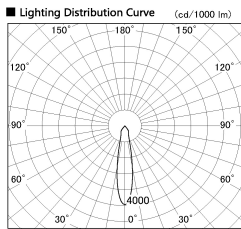

Item no. SD382-3520W9030-R

Series Name: Reflector type cylinder arm tracklight (UL Track) (SD382-R)

Installation	Track mount
Type	Reflector type cylinder arm tracklight (UL Track) (SD382-R)
Fixture wattage	36W
Beam angle	21 deg
Color Temp.	3000K
CRI	Ra>90
Luminous	3823 lm
Body	Die-cast aluminum alloy
Body finish	White
Trim finish	N/A
Reflector finish	N/A
IP Rate	IP20
Light source	COB module
Input Voltage	AC220~240V
Dimming Type	Non-Dimmable
Certificate	CE,CCC
Cut Hole	N/A