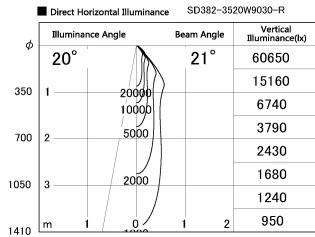

Item no. SD382-3520W9030-R

Series Name: Reflector type cylinder arm tracklight (UL Track) (SD382-R)

Installation	Track mount
Type	Reflector type cylinder arm tracklight (UL Track) (SD382-R)
Fixture wattage	36W
Beam angle	21 deg
Color Temp.	3000K
CRI	Ra>90
Luminous	3823 lm
Body	Die-cast aluminum alloy
Body finish	White
Trim finish	N/A
Reflector finish	N/A
IP Rate	IP20
Light source	COB module
Input Voltage	AC220~240V
Dimming Type	Non-Dimmable
Certificate	CE,CCC
Cut Hole	N/A