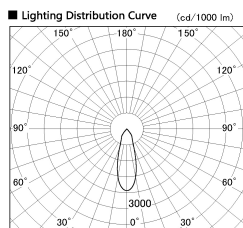

Item no. SD382-3530W9030-R

Series Name: Reflector type cylinder arm tracklight (UL Track) (SD382-R)

Installation	Track mount
Type	Reflector type cylinder arm tracklight (UL Track) (SD382-R)
Fixture wattage	36W
Beam angle	32 deg
Color Temp.	3000K
CRI	Ra>90
Luminous	3874 lm
Body	Die-cast aluminum alloy
Body finish	White
Trim finish	N/A
Reflector finish	N/A
IP Rate	IP20
Light source	COB module
Input Voltage	AC220~240V
Dimming Type	Non-Dimmable
Certificate	CE,CCC
Cut Hole	N/A