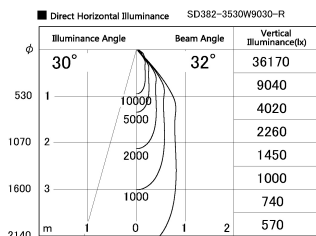

Item no. SD382-3530W9030-R

Series Name: Reflector type cylinder arm tracklight (UL Track) (SD382-R)

Installation	Track mount
Type	Reflector type cylinder arm tracklight (UL Track) (SD382-R)
Fixture wattage	36W
Beam angle	32 deg
Color Temp.	3000K
CRI	Ra>90
Luminous	3874 lm
Body	Die-cast aluminum alloy
Body finish	White
Trim finish	N/A
Reflector finish	N/A
IP Rate	IP20
Light source	COB module
Input Voltage	AC220~240V
Dimming Type	Non-Dimmable
Certificate	CE,CCC
Cut Hole	N/A