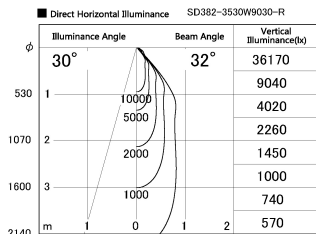

Item no. SD382-3530W9030-R

Series Name: Reflector type cylinder arm tracklight (UL Track) (SD382-R)

Installation	Track mount
Type	Reflector type cylinder arm tracklight (UL Track) (SD382-R)
Fixture wattage	36W
Beam angle	32 deg
Color Temp.	3000K
CRI	Ra>90
Luminous	3874 lm
Body	Die-cast aluminum alloy
Body finish	White
Trim finish	N/A
Reflector finish	N/A
IP Rate	IP20
Light source	COB module
Input Voltage	AC220~240V
Dimming Type	Non-Dimmable
Certificate	CE,CCC
Cut Hole	N/A