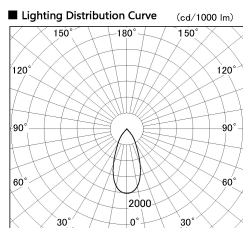

Item no. SD382-3540W9030-R

Series Name: Reflector type cylinder arm tracklight (UL Track) (SD382-R)

Installation	Track mount
Type	Reflector type cylinder arm tracklight (UL Track) (SD382-R)
Fixture wattage	36W
Beam angle	44 deg
Color Temp.	3000K
CRI	Ra>90
Luminous	3873 lm
Body	Die-cast aluminum alloy
Body finish	White
Trim finish	N/A
Reflector finish	N/A
IP Rate	IP20
Light source	COB module
Input Voltage	AC220~240V
Dimming Type	Non-Dimmable
Certificate	CE,CCC
Cut Hole	N/A