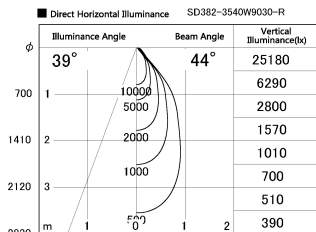

Item no. SD382-3540W9030-R

Series Name: Reflector type cylinder arm tracklight (UL Track) (SD382-R)

Installation	Track mount
Type	Reflector type cylinder arm tracklight (UL Track) (SD382-R)
Fixture wattage	36W
Beam angle	44 deg
Color Temp.	3000K
CRI	Ra>90
Luminous	3873 lm
Body	Die-cast aluminum alloy
Body finish	White
Trim finish	N/A
Reflector finish	N/A
IP Rate	IP20
Light source	COB module
Input Voltage	AC220~240V
Dimming Type	Non-Dimmable
Certificate	CE,CCC
Cut Hole	N/A