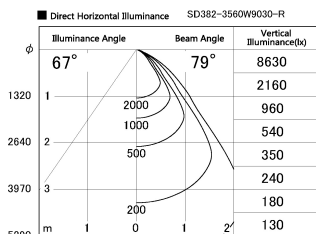

Item no. SD382-3560W9030-R

Series Name: Reflector type cylinder arm tracklight (UL Track) (SD382-R)

Installation	Track mount
Type	Reflector type cylinder arm tracklight (UL Track) (SD382-R)
Fixture wattage	36W
Beam angle	79 deg
Color Temp.	3000K
CRI	Ra>90
Luminous	3335 lm
Body	Die-cast aluminum alloy
Body finish	White
Trim finish	N/A
Reflector finish	N/A
IP Rate	IP20
Light source	COB module
Input Voltage	AC220~240V
Dimming Type	Non-Dimmable
Certificate	CE,CCC
Cut Hole	N/A