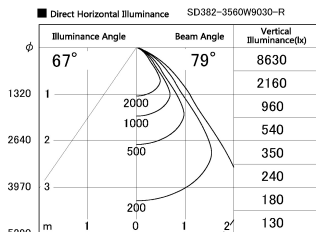

Item no. SD382-3560W9030-R

Series Name: Reflector type cylinder arm tracklight (UL Track) (SD382-R)

Installation	Track mount
Type	Reflector type cylinder arm tracklight (UL Track) (SD382-R)
Fixture wattage	36W
Beam angle	79 deg
Color Temp.	3000K
CRI	Ra>90
Luminous	3335 lm
Body	Die-cast aluminum alloy
Body finish	White
Trim finish	N/A
Reflector finish	N/A
IP Rate	IP20
Light source	COB module
Input Voltage	AC220~240V
Dimming Type	Non-Dimmable
Certificate	CE,CCC
Cut Hole	N/A