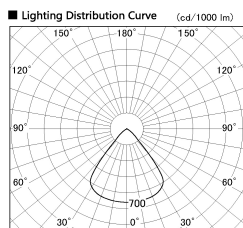

Item no. SD382-3560W9030-R

Series Name: Reflector type cylinder arm tracklight (UL Track) (SD382-R)

Installation	Track mount
Type	Reflector type cylinder arm tracklight (UL Track) (SD382-R)
Fixture wattage	36W
Beam angle	79 deg
Color Temp.	3000K
CRI	Ra>90
Luminous	3335 lm
Body	Die-cast aluminum alloy
Body finish	White
Trim finish	N/A
Reflector finish	N/A
IP Rate	IP20
Light source	COB module
Input Voltage	AC220~240V
Dimming Type	Non-Dimmable
Certificate	CE,CCC
Cut Hole	N/A