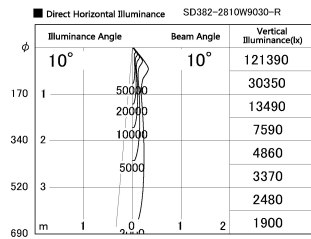

Item no. SD382-2810W9030-R

Series Name: Reflector type cylinder arm tracklight (UL Track) (SD382-R)

Installation	Track mount
Type	Reflector type cylinder arm tracklight (UL Track) (SD382-R)
Fixture wattage	28W
Beam angle	10 deg
Color Temp.	3000K
CRI	Ra>90
Luminous	2275 lm
Body	Die-cast aluminum alloy
Body finish	White
Trim finish	N/A
Reflector finish	N/A
IP Rate	IP20
Light source	COB module
Input Voltage	AC220~240V
Dimming Type	Non-Dimmable
Certificate	CE,CCC
Cut Hole	N/A