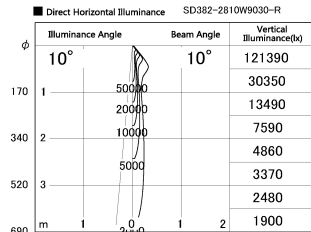

Item no. SD382-2810W9030-R

Series Name: Reflector type cylinder arm tracklight (UL Track) (SD382-R)

Installation	Track mount
Type	Reflector type cylinder arm tracklight (UL Track) (SD382-R)
Fixture wattage	28W
Beam angle	10 deg
Color Temp.	3000K
CRI	Ra>90
Luminous	2275 lm
Body	Die-cast aluminum alloy
Body finish	White
Trim finish	N/A
Reflector finish	N/A
IP Rate	IP20
Light source	COB module
Input Voltage	AC220~240V
Dimming Type	Non-Dimmable
Certificate	CE,CCC
Cut Hole	N/A