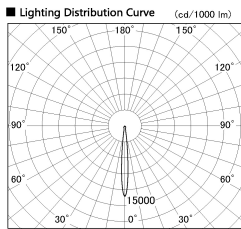

Item no. SD382-2810W9030-R

Series Name: Reflector type cylinder arm tracklight (UL Track) (SD382-R)

Installation	Track mount
Type	Reflector type cylinder arm tracklight (UL Track) (SD382-R)
Fixture wattage	28W
Beam angle	10 deg
Color Temp.	3000K
CRI	Ra>90
Luminous	2275 lm
Body	Die-cast aluminum alloy
Body finish	White
Trim finish	N/A
Reflector finish	N/A
IP Rate	IP20
Light source	COB module
Input Voltage	AC220~240V
Dimming Type	Non-Dimmable
Certificate	CE,CCC
Cut Hole	N/A